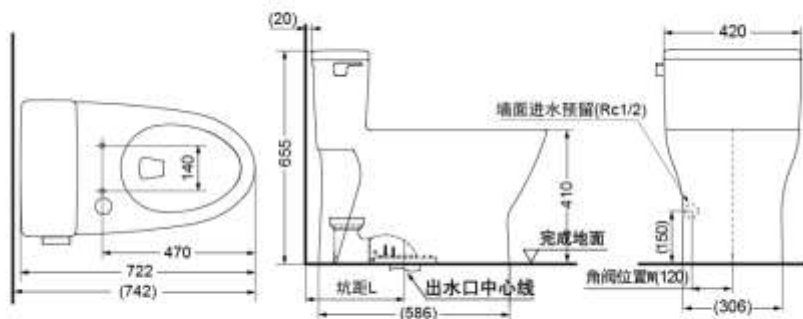

### SPECIFICS

Size : 722\*420\*655mm

Water Inlet Requirement :  
0.05MPa(Dynamic Pressure)  
~0.75MPa(Static Pressure)

Flush Volume : 3.8L

Water efficiency grade :  
grade 1

Toilet Rough-in : 305/400mm

### CW188SEBVDT305/CW188SEBVDT400 ONE-PIECE TOILET

■ 安装普通便盖时需另购角阀三件0104W

( ) 建议安装尺寸