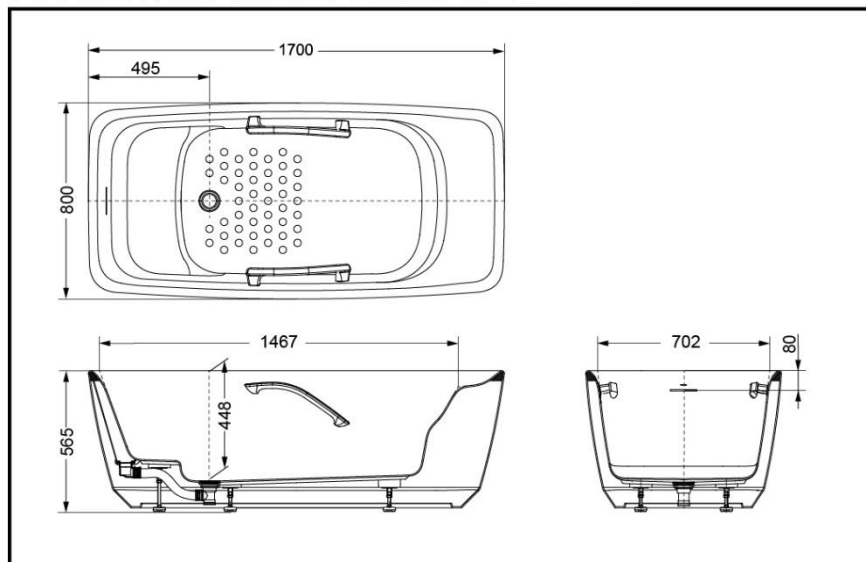

SPECIFICS

Size: 1700x800x565mm

Capacity: 255L

Remarks: Pedal drainage fitting included

PJY1724WHPW/BHPW/NHPW Galaline bathtub

*TOTO(CHINA) CO.,LTD. All rights reserved.

TOTO(CHINA) CO.,LTD. www.toto.com.cn