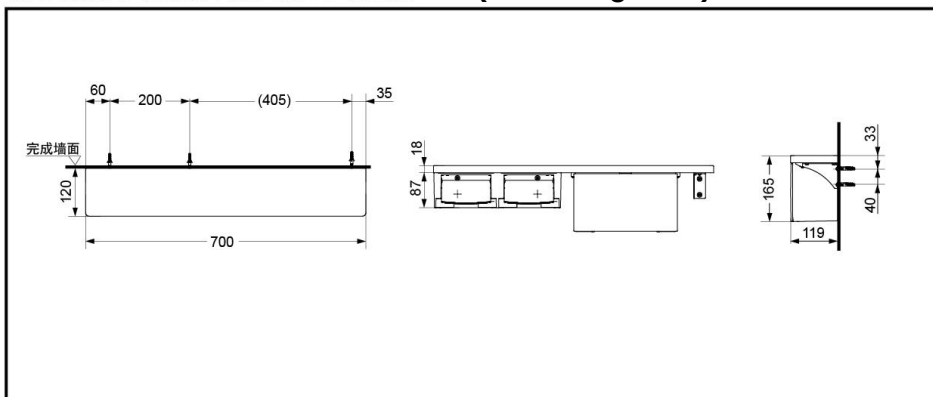

TOTO

Twin Paper Holder (with storage box)

YHB63NBRC#EL
(Shallow Wooden-grain)

#EL

FEATURES

- Twin holder with storage box convenient for daily life.

※picture above is DGS62NB#MWW ,only for reference

SPECIFICS

Size: 700x120x165mm

YHB63NBRC#NW1/#EL/#MV Twin Paper Holder (with storage box)

TOTO(CHINA) CO.,LTD. All rights reserved.