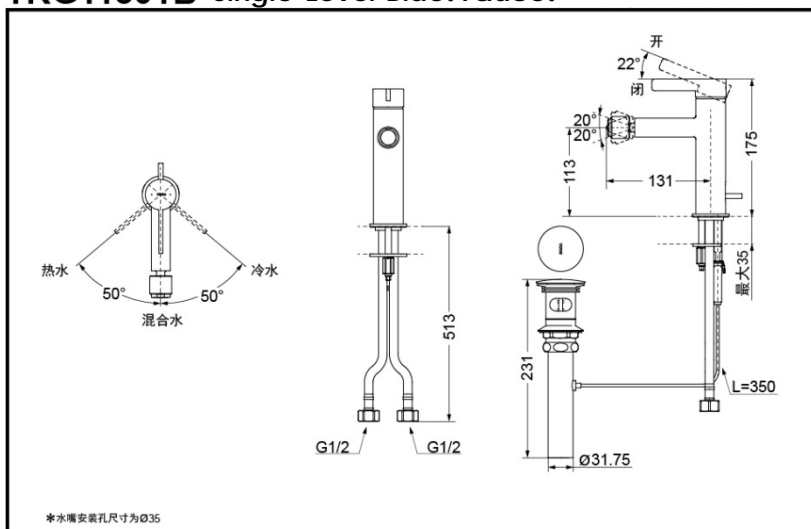

TOTO Single-Lever Bidet Faucet (W/ pop-up waste)

TRG11301B
(W/ pop-up waste)

TRG11301B

FEATURES

- Elegant appearance.
- Beautiful curves reveal elegant taste.
- Easy installation and usage.
- Unique aerial technology , smooth and moderate flow presents more comfort experience and saves water as well.

SPECIFICS

Water Inlet Requirement:
0.05MPa(Dynamic Pressure)~1.0MPa(Static Pressure)

Water Efficiency: Grade1
Spout: Bubbler equipped

TRG11301B Single-Lever Bidet Faucet

*TOTO(CHINA) CO.,LTD. All rights reserved.