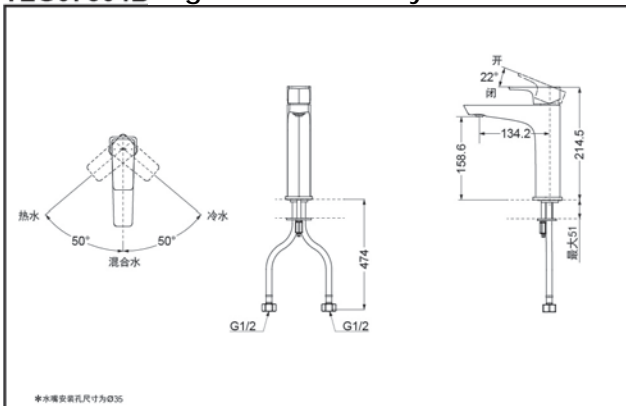

TLG07304B Single-Lever Lavatory Faucet

*TOTO(CHINA) CO.,LTD. All rights reserved.