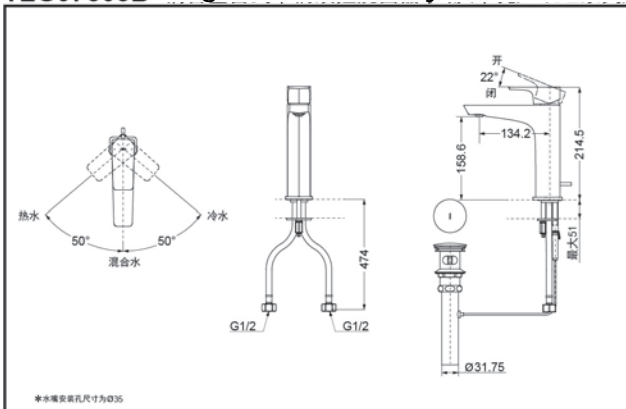

TLG07303B Single-Lever Lavatory Faucet

*TOTO(CHINA) CO.,LTD. All rights reserved.