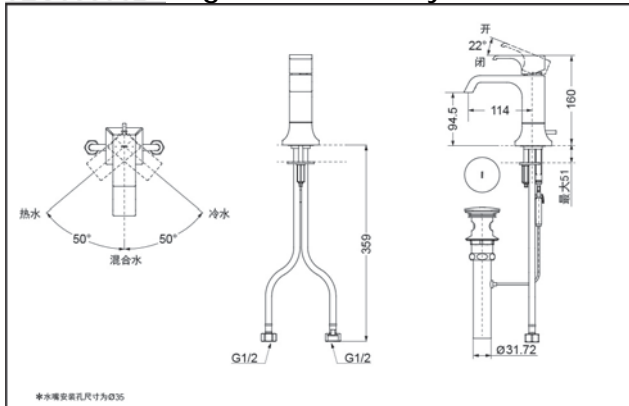

TOTO

Single-Lever Lavatory Faucet

TLG08301B
(W/ pop-up waste)

TLG08302B
(W/O pop-up waste)

TLG08301B
TLG08302B

FEATURES

- Elegant appearance.
- Classical shape and wide water flow reveal elegant taste.
- Easy installation and usage.
- Unique aerial technology, smooth and moderate flow presents more comfort experience and saves water as well.

Comfort
Glide

Water Saving

reddot award 2019
winner

SPECIFICS

Water Inlet Requirement :
0.05MPa(Dynamic
Pressure)~1.0MPa(Static
Pressure)

Water Efficiency : Grade1
Spout : Bubbler equipped

Others

Series : GC

TLG08301B Single-Lever Lavatory Faucet

*TOTO(CHINA) CO.,LTD. All rights reserved.