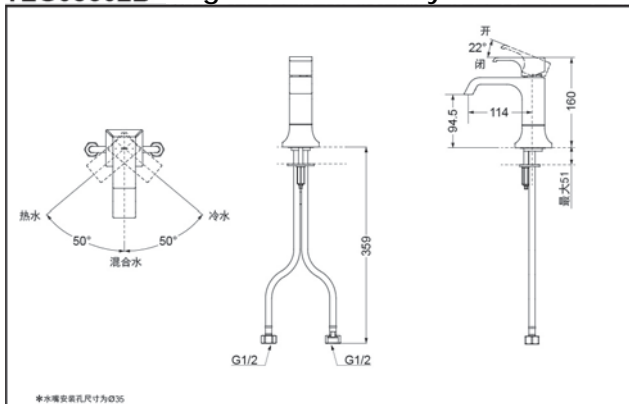

TLG08302B Single-Lever Lavatory Faucet

*TOTO(CHINA) CO.,LTD. All rights reserved.