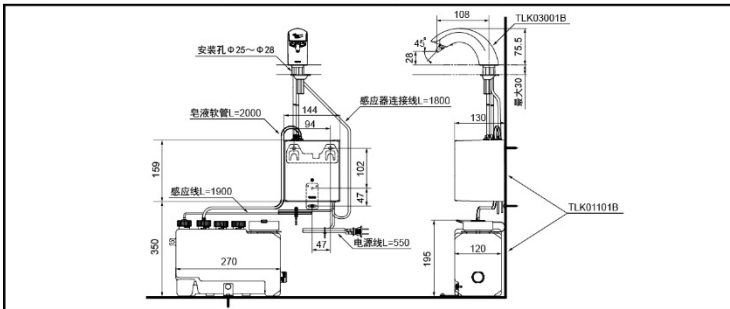

TOTO

Automatic Soap Dispenser

TLK03001B

TLK01101B (For 1Spout)

TLK01102B (For 2 Spouts)

TLK01103B (For 3 Spouts)

Auto Function

TLK03001B+TLK01101B Automatic Soap Dispenser (AC)

TLK03001B+TLK01102B Automatic Soap Dispenser (AC)

TLK03001B+TLK01103B Automatic Soap Dispenser (AC)

Spout:

TLK03001B

Functional Part
(Tank included) :

TLK01101B

TLK01102B

TLK01103B

Sensor Detection Range :

130~200mm

Soap Volume: 1.2g

Tank Capacity:

Approximately 3L

Power Supply: AC100~240V

Wattage:

TLK01101B: 4W