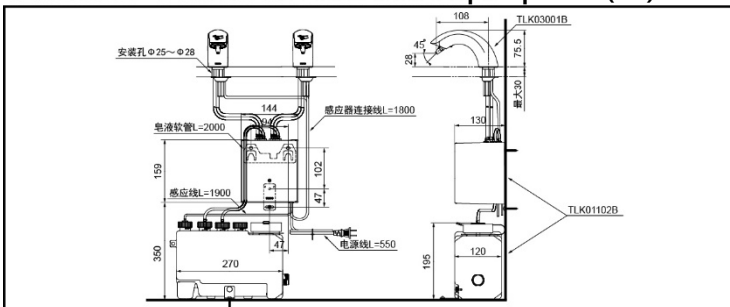

TOTO

Automatic Soap Dispenser

TLK03001B

TLK01101B (For 1Spout)

TLK01102B (For 2 Spouts)

TLK01103B (For 3 Spouts)

Auto Function

TLK03001B+TLK01101B Automatic Soap Dispenser (AC)

TLK03001B+TLK01102B Automatic Soap Dispenser (AC)

TLK03001B+TLK01103B Automatic Soap Dispenser (AC)

Spout:

TLK03001B

Functional Part
(Tank included) :

TLK01101B

TLK01102B

TLK01103B

Sensor Detection Range :

130~200mm

Soap Volume: 1.2g

Tank Capacity:

Approximately 3L

Power Supply: AC100~240V

Wattage:

TLK01101B: 4W