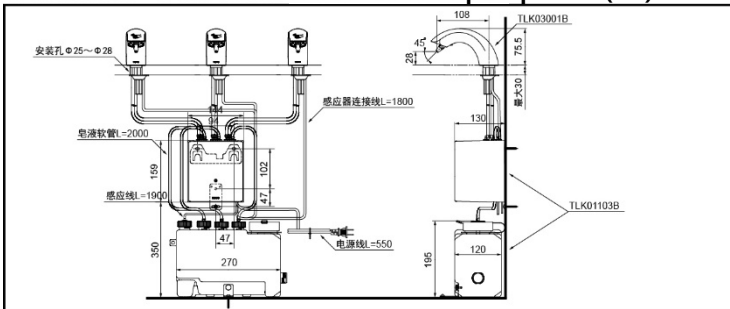

TOTO

Automatic Soap Dispenser

TLK03001B

TLK01101B (For 1Spout)

TLK01102B (For 2 Spouts)

TLK01103B (For 3 Spouts)

Auto Function

TLK03001B+TLK01101B Automatic Soap Dispenser (AC)

TLK03001B+TLK01102B Automatic Soap Dispenser (AC)

TLK03001B+TLK01103B Automatic Soap Dispenser (AC)

Spout:

TLK03001B

Functional Part
(Tank included) :

TLK01101B

TLK01102B

TLK01103B

Sensor Detection Range :

130~200mm

Soap Volume: 1.2g

Tank Capacity:

Approximately 3L

Power Supply: AC100~240V

Wattage:

TLK01101B: 4W