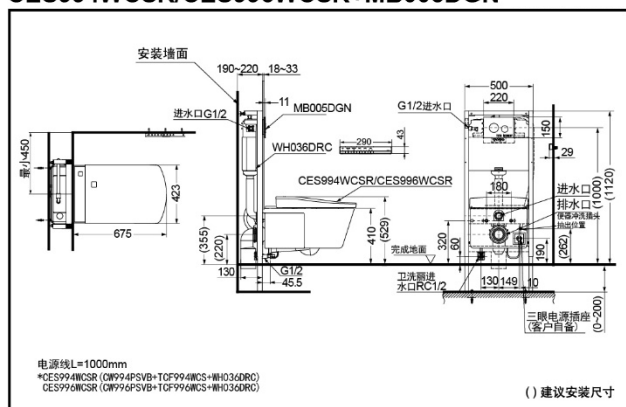

TOTO

In-Wall Tank System

WH036DRC

WH036DRC

FEATURES

- Water use: 3.4L/4.8L.
- Paired whit sensor panel, easy to use.

CES994WCSR/CES996WCSR+MB005DGN In-Wall Tank System

*TOTO公司保留对其产品规格和尺寸更改的权利。届时，恕不另行通知。

OTHERS

Recommend fittings:

PANEL: MB005DGN

TOILET: CES994WCSR

CES996WCSR