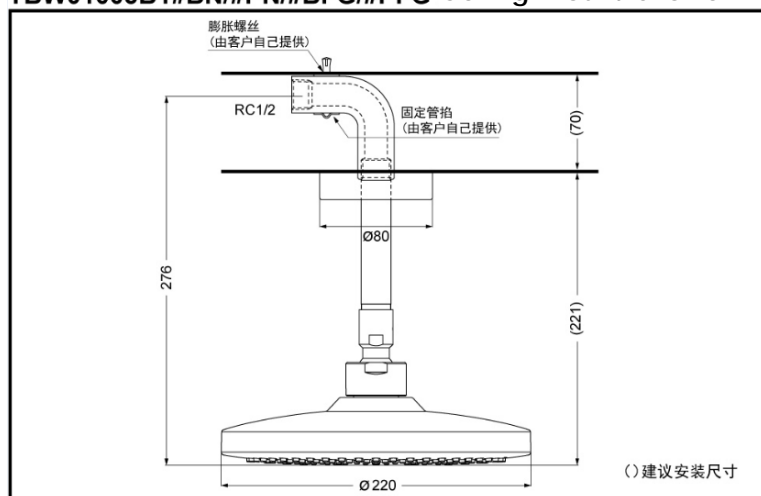

TOTO

Ceiling-Mount Shower Head

TBW01003B1#BN
TBW01003B1#PN
TBW01003B1#BFG
TBW01003B1#PFG

FEATURES

- Elegant appearance.
- Beautiful curves reveal elegant taste.
- Comfort shower and easy usage.

SPECIFICS

Size: $\phi 220$

Water Inlet Requirement :
0.05MPa (Dynamic Pressure) ~ 0.75MPa (Static Pressure)

Water Efficiency : Grade 3

TBW01003B1
TBW01003B1#BN/#PN/#BFG/#PFG Ceiling-Mount Shower Head

*TOTO(CHINA) CO.,LTD. All rights reserved.