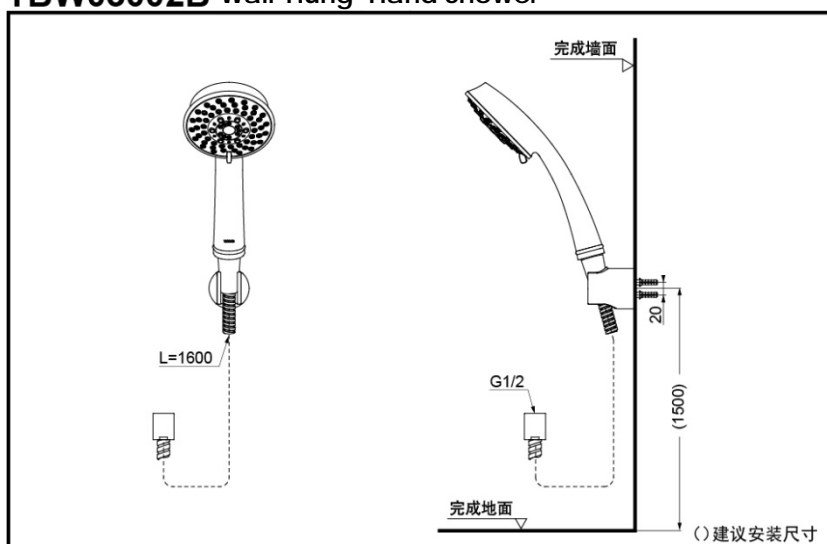

TOTO | Wall-Hung Hand Shower

TBW03002B
(5 Modes)

TBW03002B

FEATURES

- Elegant appearance.
- Beautiful curves reveal elegant taste.
- Easy installation and usage.

SPECIFICS

Water Inlet Requirement:
0.05MPa(Dynamic
Pressure)~0.75MPa(Static
Pressure)

Water Efficiency: Grade2

TBW03002B Wall-Hung Hand Shower

*TOTO(CHINA) CO.,LTD. All rights reserved.

Others

Series: L
Recommend fittings :
L series Shower