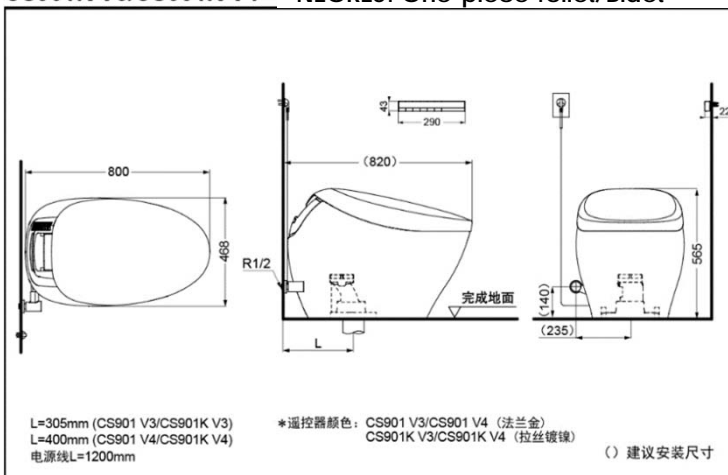

ACTILIGHT

EWATER+ for BOWL

AIR DEODORIZER

EWATER+ ER+

RIMLESS

AUTO OPEN / CLOSE LID

AUTO FLUSH

WATER SAVING

TORNADO FLUSH

AIR DEODORIZER

HEATED SEAT

WARM AIR DRYING

CEFIONTECT

CS901 V3/CS901 V4
CS901K V3/CS901K V4 NEOREST One-piece Toilet/Bidet