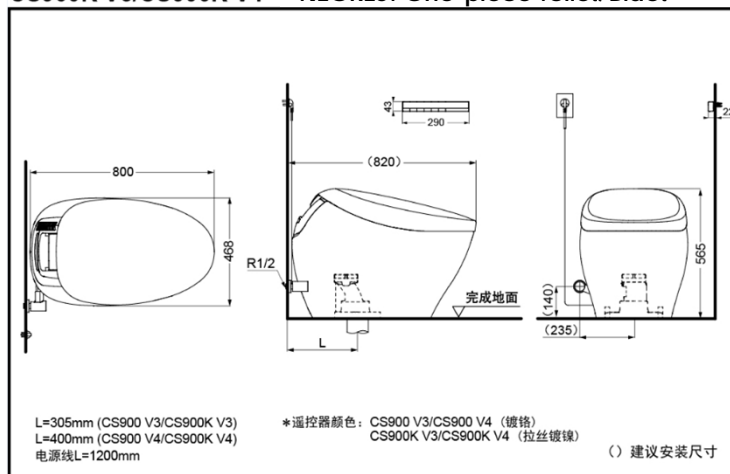

CS900 V3/CS900 V4
CS900K V3/CS900K V4 NEOREST One-piece Toilet/Bidet

TOTO(CHINA) CO.,LTD. All rights reserved.

CS900 V3
CS900 V4

CS900K V3
CS900K V4

FEATURES

- Neorest series smart one piece toilet. 360° no blind area with seamless design implies healing and vitality, creates elegant and encompassing feeling.
- The lid is also coated in a special coating, which creates a cohesive feeling without making the Washlet appear like a foreign object. The toilet seat was designed with comfortable and easy to sit on Curves.
- Hybrid flush system applied for low water supply.
- Featuring TOTO original air deodorizing technology, automatically deodorize the smell around the toilet .
- Wonder-wave cleansing applied.

SPECIFICS

- Size : 468*800*565mm
- Flush volume : 3.0/3.8L
- Nominal water consumption: 3.3L
- Water efficiency grade: Grade 1
- Drainage mode: Underneath
- Rough-in: CS900 V3:305mm
  CS900K V3:305mm
  CS900 V4:400mm
  CS900K V4:400mm
- Water Inlet Requirement: 0.05MPa(Dynamic Pressure)~0.75MPa(Static Pressure)
- Power:835W
- Max power:1445W
- Power supply: 220V(50Hz)

OTHERS

Series: NEOREST