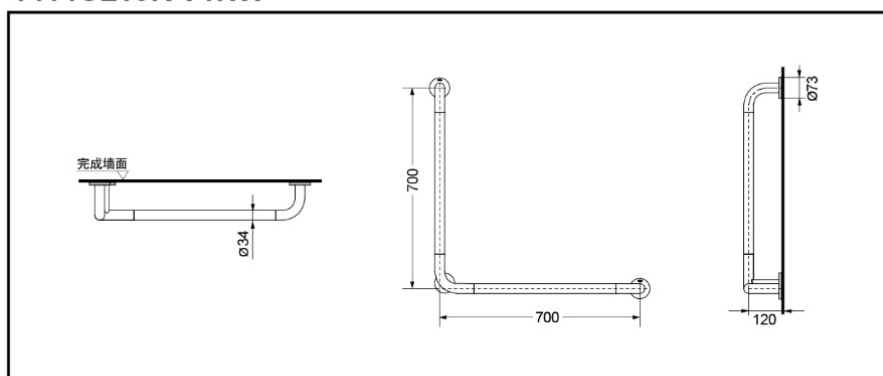

#### SPECIFICS

Size:  
T114CL10R V1NW:  
700\*700mm(120mm away from the wall)

**T114CL10R V1NW** Handrail

\*TOTO(CHINA) CO.,LTD. All rights reserved.