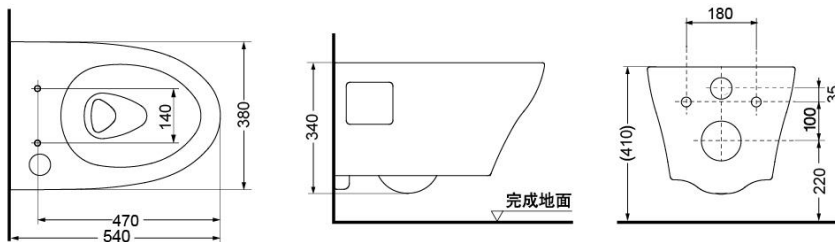

CW572EB Wall-hung Toilet