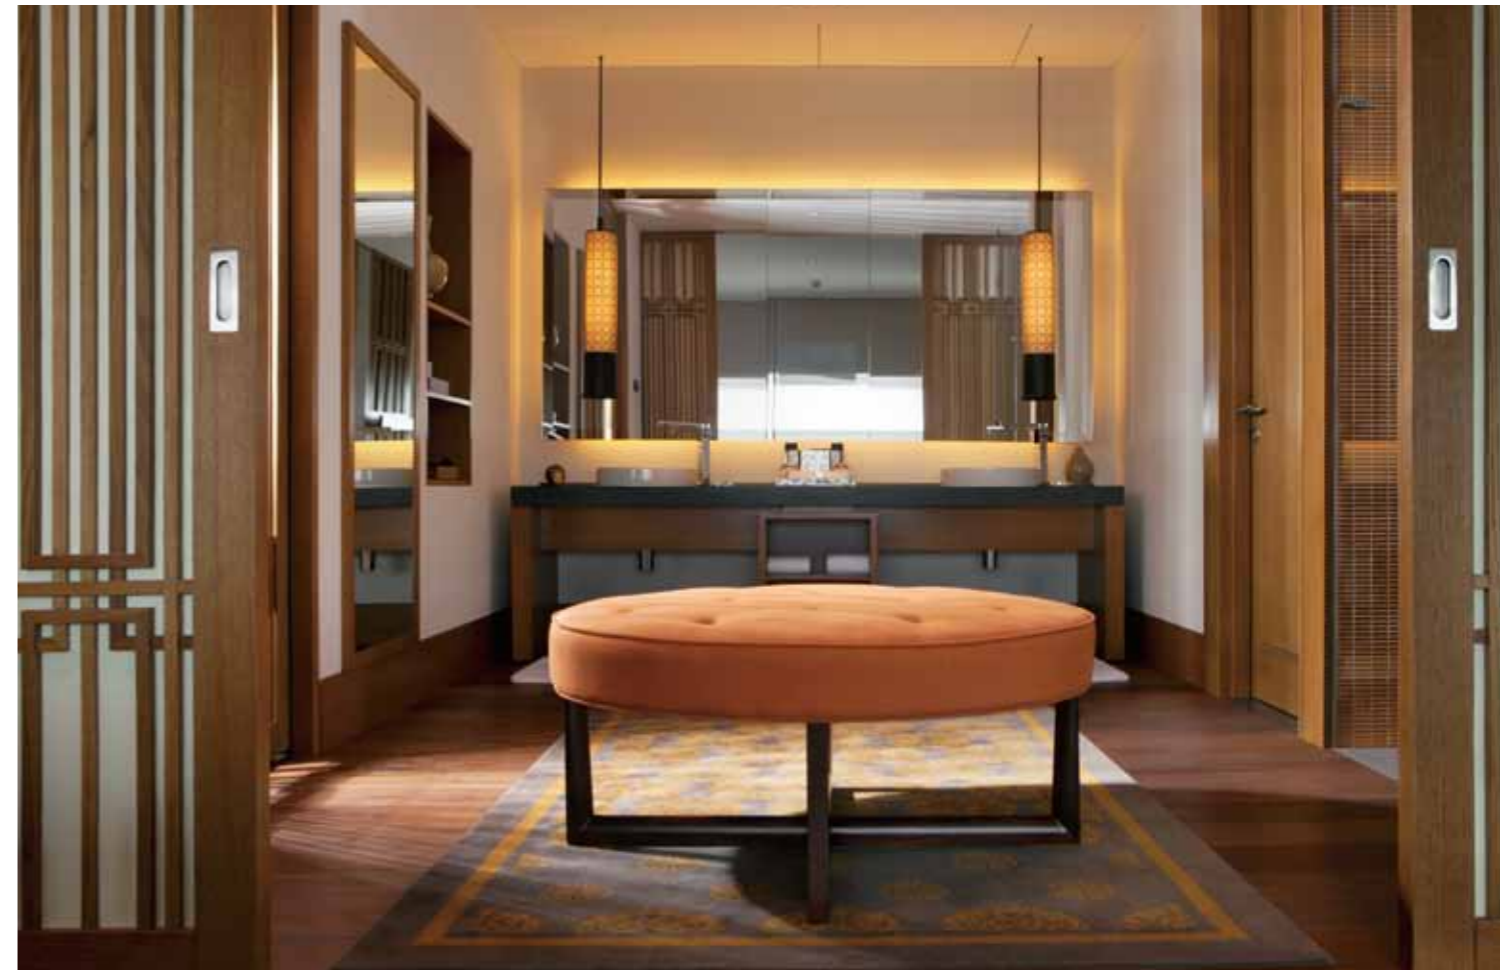

三亚太阳湾柏悦酒店面积达七万平方米，却仅设有207间客房。包括拥有28间带阳台的柏悦客房、136间柏悦海景客房、25间柏悦套房、一间主席套房以及17幢柏悦别墅。在三亚太阳湾柏悦酒店，宾客仿佛置身私人府邸，尽享愉悦的私密时光。

酒店的整体设计理念旨在打造一个海边私人府邸，精致优雅的内饰体现出一种曼妙的东方优雅。宾客可以随时随地感觉到家一般的舒适和便利，仿佛身处私人宅院内。宽敞的室内连廊将六栋大楼彼此相连，以艺术品、画作和雕塑精心点缀两侧，营造出多重混合视觉效果，走在每条连廊上，仿佛踏入静谧、纯净的艺术空间。

The room structure at Park Hyatt Sanya Sunny Bay Resort is simple: 28 Park Rooms with balconies, 136 Ocean View Rooms, 25 Park Suites, a Chairman Suite and 17 Park Villas. Almost all the guestrooms enjoy breathtaking beach and ocean views from panoramic windows stretching from one side of the room to the other, further extended by perpendicular mirrored glass at one side, creating the impression of a 270-degree view.