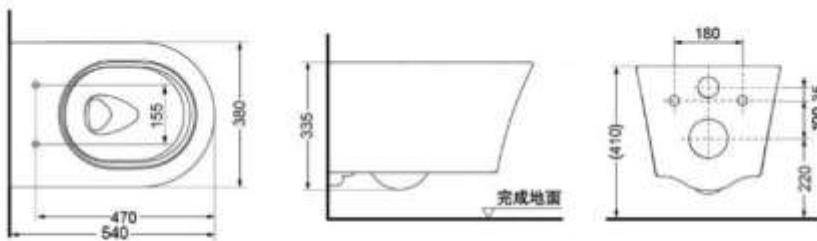

CW553B-45U2 Flush Valve Toilets

*推荐搭配TREF45U2C感应式大便冲洗阀

( ) 建议安装尺寸

OTHERS

Recommend fittings : TREF45U2C