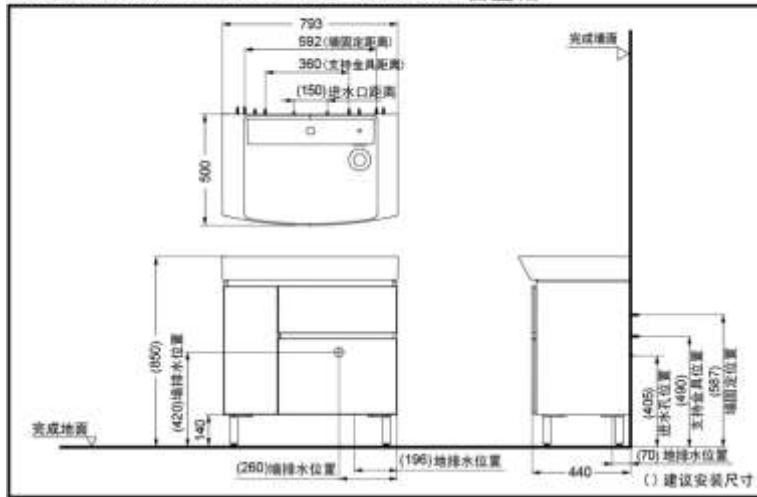

TECHNOLOGY & INNOVATION HIGHLIGHTS

COLORS

KC

KL

CODES/STANDARDS

· Please refer to the label for product standards.

DIMENSIONAL DRAWINGS

LBEA080KL+LW848CB+DZ708
LBEA080KC+LW848CB+DZ705 台盆柜

SPECIFICATIONS

	台盆柜	一体式洗面器	支脚	洗脸器抽取式水嘴
产品尺寸(mm)	780x440x618	793x500x222	100x100x140	176x110x232
产品净重(kg)	约30.16	约28.5	约0.97	约2.25
主材	多层实木板	高岭土	铝合金	黄铜
其它	---	满水容量13.2L	---	---

INSTALLATION NOTES

- This product must be used in conjunction with the washbasin supplied with TOTO。
- Confirm the installation location of the product according to the installation completion drawing of the product to ensure that there is enough installation space, please refer to the drawing on the right for detailed installation dimensions。
- Recommended location of water stopper: Please refer to the drawing on the right. (Out of the scope of the hole position, the customer needs to provide their own connecting pipe according to their needs)。
- Drainage method : (Customers choose according to the actual situation) ⊖ Wall drainage or ⊕ Ground drainage。