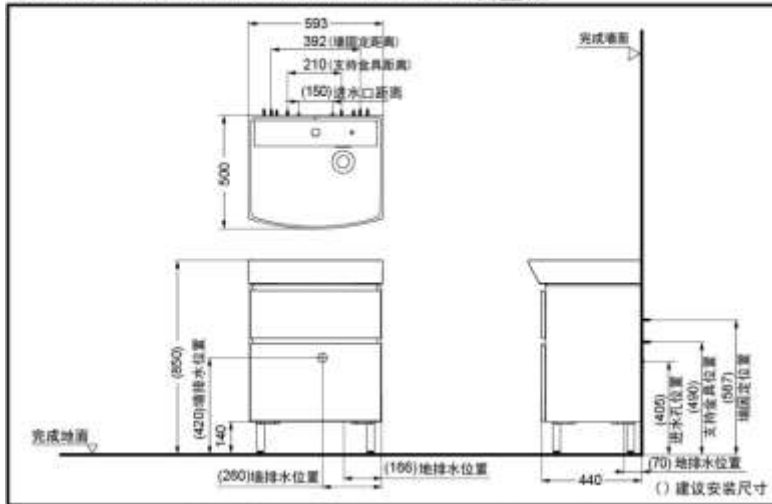

COMPONENTS

LBEA060KC/KL

- LBEA060KC/KL Cabinets
- LW846CB#XW Integrated washbasin
- DZ705 Foot(Match with KC cabinets)
- DZ708 Foot(Match with KL cabinets)
- TLG12303B Single-hole lavatory faucets

TECHNOLOGY & INNOVATION HIGHLIGHTS

DIMENSIONAL DRAWINGS

LBEA060KL+LW846CB+DZ708
LBEA060KC+LW846CB+DZ705 台盆柜

SPECIFICATIONS

	台盆柜	一体式洗面器	支脚	洗脸器抽取式水嘴
产品尺寸(mm)	580x440x618	593x500x222	100x100x140	176x110x232
产品净重(kg)	约22.37	约24	约0.97	约2.25
主材	多层实木板	高岭土	铝合金	黄铜
其它	---	满水容量9L	---	---

INSTALLATION NOTES

- This product must be used in conjunction with the washbasin supplied with TOTO .
- Confirm the installation location of the product according to the installation completion drawing of the product to ensure that there is enough installation space, please refer to the drawing on the right for detailed installation dimensions .
- Recommended location of water stopper: Please refer to the drawing on the right. (Out of the scope of the hole position, the customer needs to provide their own connecting pipe according to their needs).
- Drainage method : (Customers choose according to the actual situation) ⊖ Wall drainage or ⊕ Ground drainage.