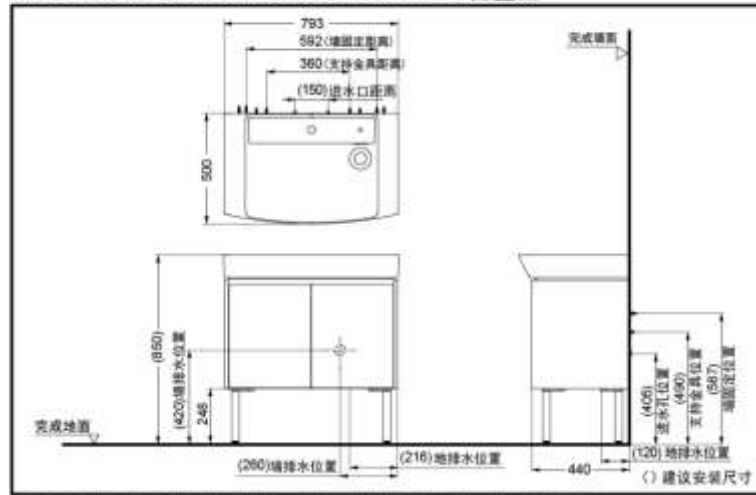

COMPONENTS

LBDA080KC/KL

- LBDA080KC/KL Cabinets
- LW848CB#XW Integrated washbasin
- DZ706 Foot(Match with KC cabinets)
- DZ707 Foot(Match with KL cabinets)
- TLG12303B Single-hole lavatory faucets

TECHNOLOGY & INNOVATION HIGHLIGHTS

DIMENSIONAL DRAWINGS

LBDA080KL+LW848CB+DZ707
LBDA080KC+LW848CB+DZ706 台盆柜

SPECIFICATIONS

	台盆柜	一体式洗面器	支脚	洗脸器抽取式水嘴
产品尺寸(mm)	780x440x511	793x500x222	100x100x240	176x110x232
产品净重(kg)	约16.9	约28.5	约1.39	约2.25
主材	多层实木板	高岭土	铝合金	黄铜
其它	---	满水容量13.2L	---	---

INSTALLATION NOTES

- This product must be used in conjunction with the washbasin supplied with TOTO.
- Confirm the installation location of the product according to the installation completion drawing of the product to ensure that there is enough installation space, please refer to the drawing on the right for detailed installation dimensions.
- Recommended location of water stopper: Please refer to the drawing on the right. (Out of the scope of the hole position, the customer needs to provide their own connecting pipe according to their needs).
- Drainage method : (Customers choose according to the actual situation) ⊕ Wall drainage or ⊖ Ground drainage.