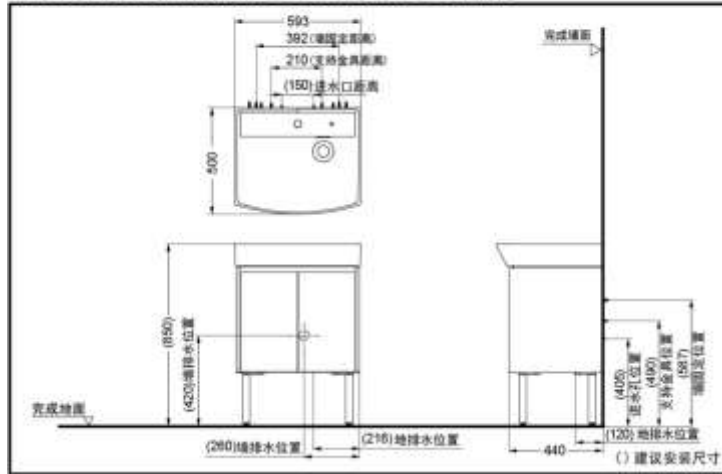

· Please refer to the label for product standards.

DIMENSIONAL DRAWINGS

LBDA060KL+LW846CB+DZ707
LBDA060KC+LW846CB+DZ706 台盆柜

SPECIFICATIONS

	台盆柜	一体式洗面器	支脚	洗脸器抽取式水嘴
产品尺寸(mm)	580x440x511	593x500x222	100x100x240	176x110x232
产品净重(kg)	约14.28	约24	约1.39	约2.25
主材	多层实木板	高岭土	铝合金	黄铜
其它	---	满水容量9L	---	---

INSTALLATION NOTES

- This product must be used in conjunction with the washbasin supplied with TOTO。
- Confirm the installation location of the product according to the installation completion drawing of the product to ensure that there is enough installation space, please refer to the drawing on the right for detailed installation dimensions。
- Recommended location of water stopper: Please refer to the drawing on the right. (Out of the scope of the hole position, the customer needs to provide their own connecting pipe according to their needs)。
- Drainage method : (Customers choose according to the actual situation) ⊖ Wall drainage or ⊕ Ground drainage。