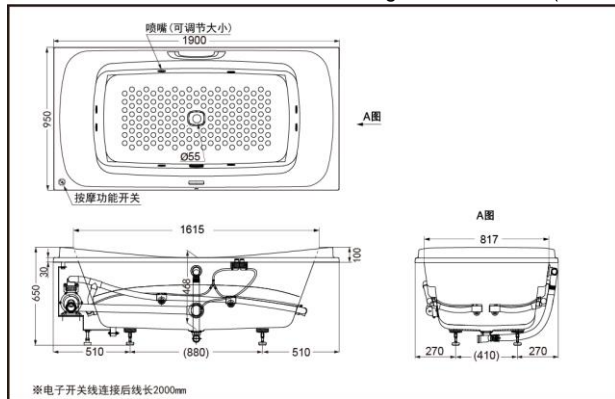

FEATURES

- •Your unique choice with a simple and fashion design.
- •New design steps and pillows create more bathing enjoyment.
- •Whirlpool massage and bubble massage brings you new bathing experience.

PPYK1930ZLPWN
PPYK1930ZLHPWN Bubble Massage Pearl Bathtub (w/o skirts)

*TOTO(CHINA) CO.,LTD. All rights reserved.

PPYK1930ZRPWN
PPYK1930ZRHAWN Bubble Massage Pearl Bathtub (w/o skirts)