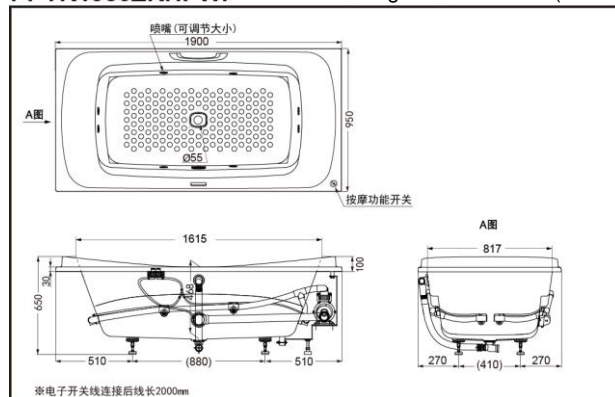

*TOTO(CHINA) CO.,LTD. All rights reserved.
TOTO(CHINA) CO.,LTD. www.toto.com.cn

SPECIFICS

Size: 1900*950*650mm

Full capacity: 277L

Spouts quantity: 8