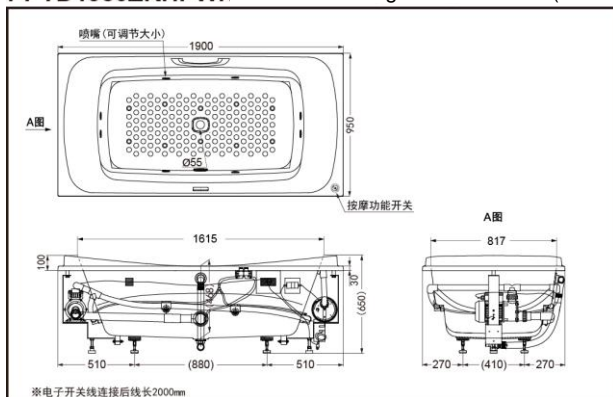

PPYD1930ZLPWN  
PPYD1930ZLHPWN Bubble Massage Pearl Bathtub (w/o skirts)

\*TOTO(CHINA) CO.,LTD. All rights reserved.

PPYD1930ZRPWN  
PPYD1930ZRHPWN Bubble Massage Pearl Bathtub (w/o skirts)

\*TOTO(CHINA) CO.,LTD. All rights reserved.

### SPECIFICS

Size: 1900\*950\*650mm  
Full capacity: 277L  
Spouts quantity:  
10(bottom)+8 (side)