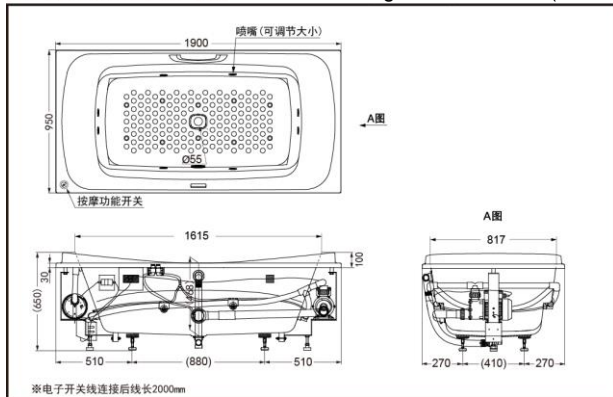

FEATURES

- •Your unique choice with a simple and fashion design.
- •New design steps and pillows create more bathing enjoyment.
- •Whirlpool massage and bubble massage brings you new bathing experience.

PPYD1930ZLPWN
PPYD1930ZLHPWN Bubble Massage Pearl Bathtub (w/o skirts)

*TOTO(CHINA) CO.,LTD. All rights reserved.

PPYD1930ZRPWN
PPYD1930ZRHPWN Bubble Massage Pearl Bathtub (w/o skirts)