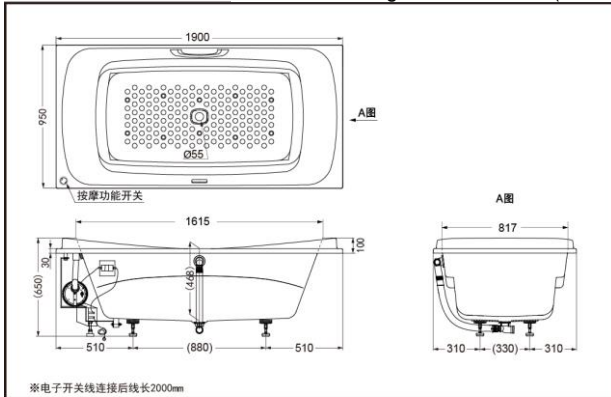

TOTO

Bubble Massage Pearl Bathtub

PPYB1930ZL/RPWN
PPYB1930ZL/RHPWN

w/ drainage fittings

color #P(pearl white)

PPYB1930ZL/RPWN(bubble)(w/o handles)

PPYB1930ZL/RHPWN(bubble)(w/ handles)

FEATURES

*TOTO(CHINA) CO.,LTD. All rights reserved.

PPYB1930ZRPWN
PPYB1930ZRHPWN Bubble Massage Pearl Bathtub (w/o skirts)

*TOTO(CHINA) CO.,LTD. All rights reserved.

TOTO(CHINA) CO.,LTD. www.toto.com.cn

SPECIFICS

Size: 1900*950*650mm

Full capacity: 277L

Spouts quantity: 10