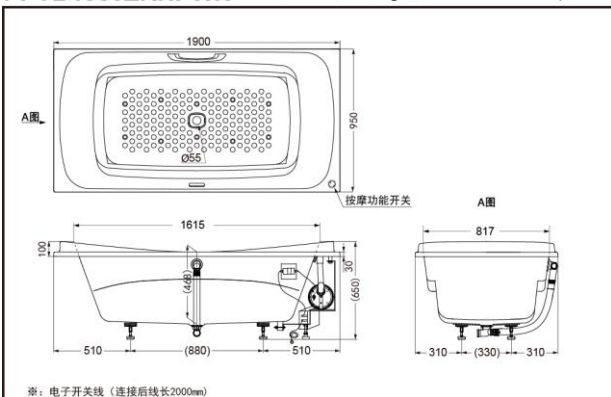

TOTO

Bubble Massage Pearl Bathtub

PPYB1930ZL/RPWN
PPYB1930ZL/RHPWN

w/ drainage fittings

color #P(pearl white)

PPYB1930ZL/RPWN(bubble)(w/o handles)

PPYB1930ZL/RHPWN(bubble)(w/ handles)

FEATURES

*TOTO(CHINA) CO.,LTD. All rights reserved.

PPYB1930ZRPWN
PPYB1930ZRHPWN Bubble Massage Pearl Bathtub (w/o skirts)

*TOTO(CHINA) CO.,LTD. All rights reserved.

TOTO(CHINA) CO.,LTD. www.toto.com.cn

SPECIFICS

Size: 1900*950*650mm

Full capacity: 277L

Spouts quantity: 10