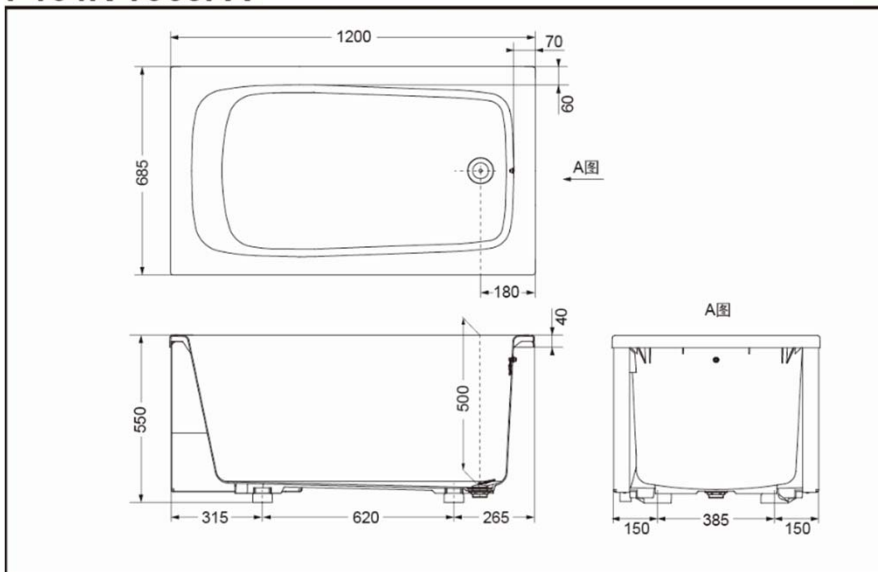

P164R T968PA ACRYLIC BATHTUB

*TOTO(CHINA) CO.,LTD. All rights reserved.