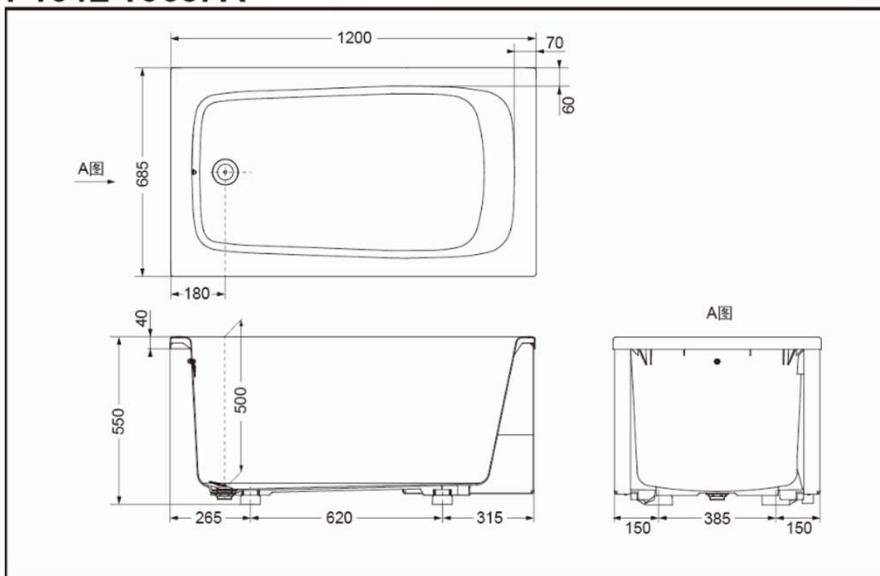

P164L T968PA ACRYLIC BATHTUB

*TOTO(CHINA) CO.,LTD. All rights reserved.

TOTO(CHINA) CO.,LTD. www.toto.com.cn