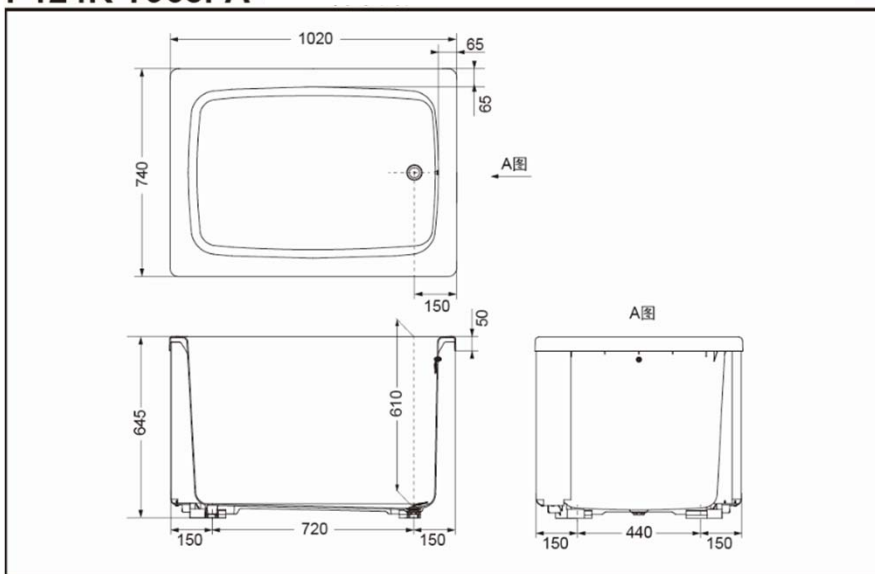

TOTO

ACRYLIC BATHTUB

P124R T968PA

Features

- Small and exquisite design, suitable for small bathroom space.
- FRP is hard and not easy to scratch.
- Three sizes are available.

Specifications

SIZE: 1020x740x645mm

Full Water Capacity: 290L

P124R T968PA ACRYLIC BATHTUB

*TOTO(CHINA) CO.,LTD. All rights reserved.