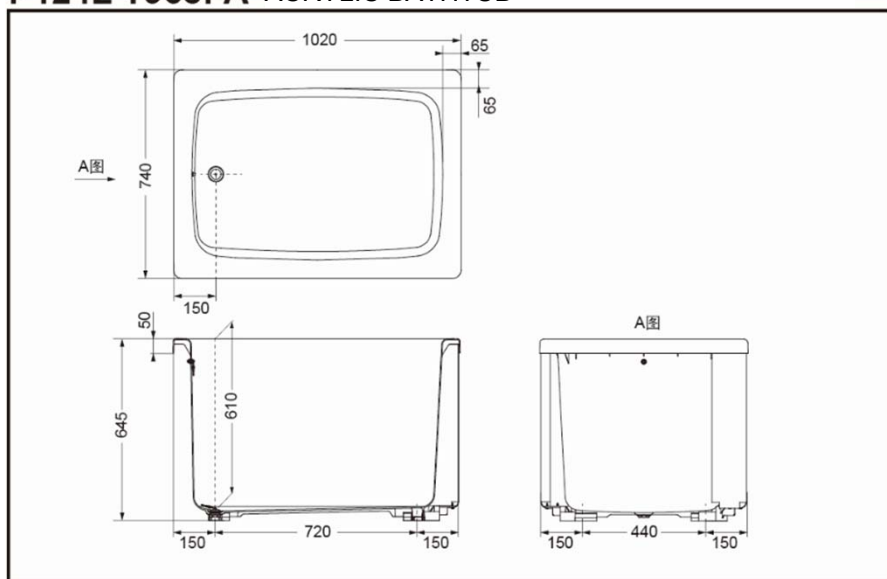

TOTO

ACRYLIC BATHTUB

P124L T968PA

Features

- Small and exquisite design, suitable for small bathroom space.
- FRP is hard and not easy to scratch.
- Three sizes are available.

Specifications

SIZE: 1020x740x645mm

Full Water Capacity: 290L

P124L T968PA ACRYLIC BATHTUB

*TOTO(CHINA) CO.,LTD. All rights reserved.

TOTO(CHINA) CO.,LTD. www.toto.com.cn