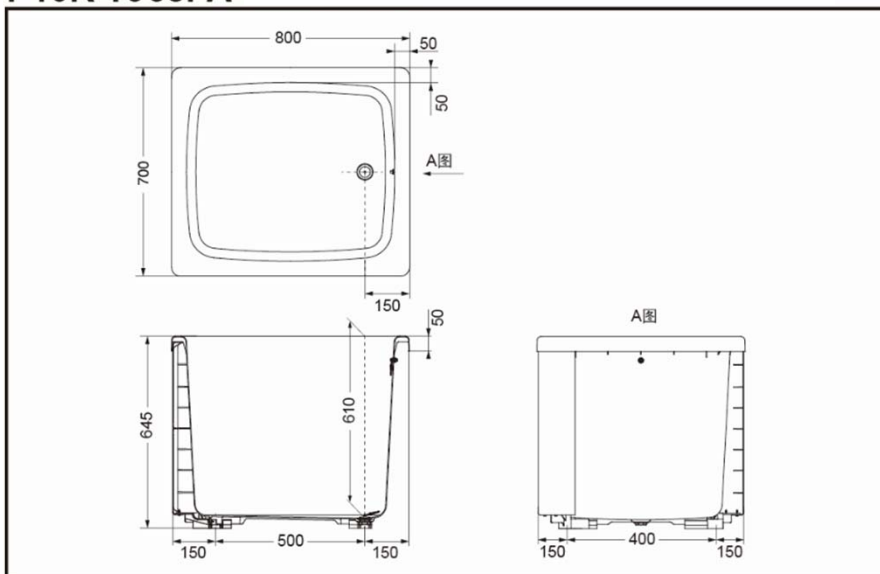

TOTO

ACRYLIC BATHTUB

P10R T968PA

Features

- Small and exquisite design, suitable for small bathroom space.
- FRP is hard and not easy to scratch.
- Three sizes are available.

Specifications

SIZE: 800x700x645mm
Full Water Capacity: 220L

P10R T968PA ACRYLIC BATHTUB

*TOTO(CHINA) CO.,LTD. All rights reserved.

TOTO(CHINA) CO.,LTD. www.toto.com.cn