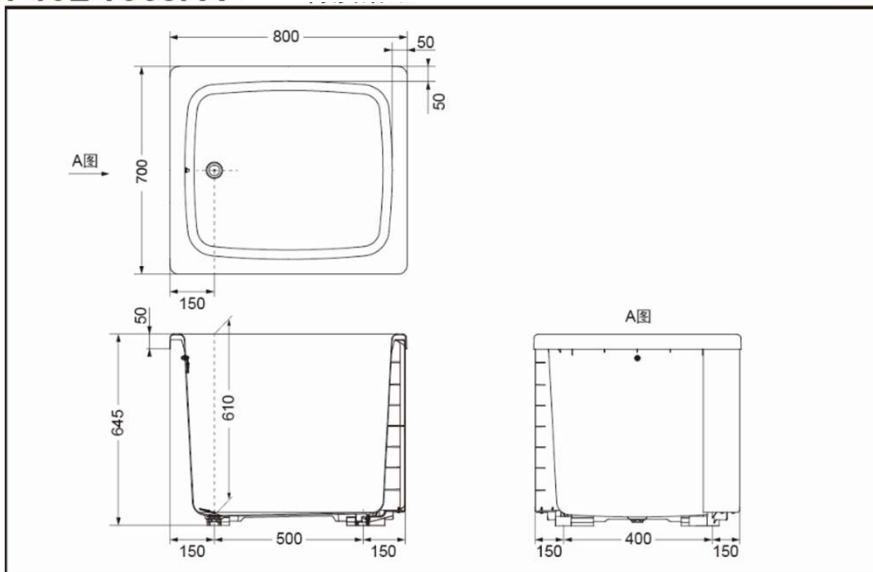

TOTO

ACRYLIC BATHTUB

P10L T968PA

Features

- Small and exquisite design, suitable for small bathroom space.
- FRP is hard and not easy to scratch.
- Three sizes are available.

Specifications

SIZE: 800x700x645mm

Full Water Capacity: 220L

P10L T968PA ACRYLIC BATHTUB

*TOTO(CHINA) CO.,LTD. All rights reserved.

TOTO(CHINA) CO.,LTD. www.toto.com.cn