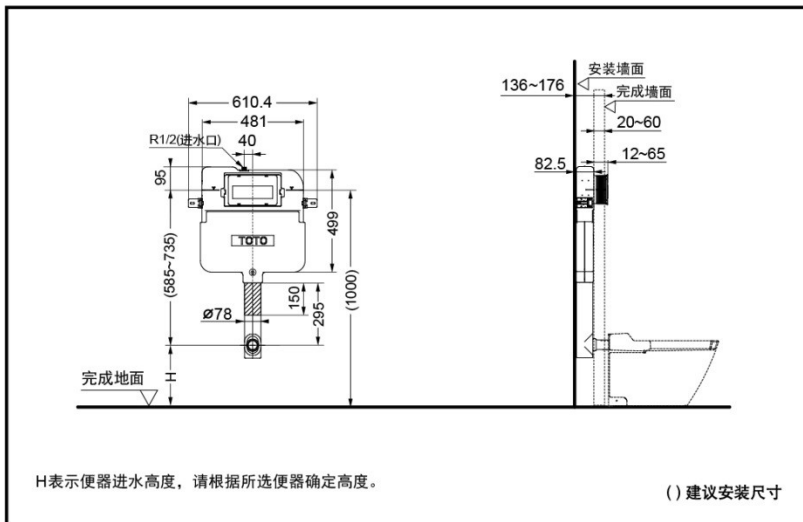

WH172BNF-763B/WH172BNF-763PB Concealed Flush Tank

*TOTO(CHINA) CO.,LTD. All rights reserved.

TOTO(CHINA) CO.,LTD. www.toto.com.cn

Others

Recommend fittings :

Tank Panel: MB170Series/
MB174Series/MB176G/
MB171M/MB175M
Toilet: CW763B/CW763PB