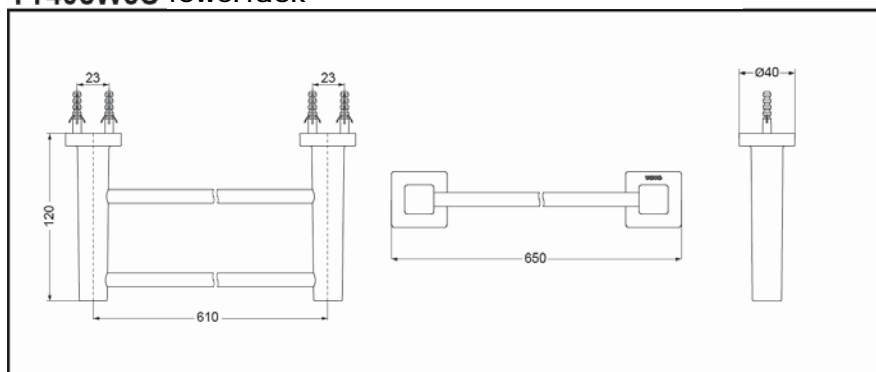

FEATURES

- Elegant appearance.
- Easy installation and usage.

SPECIFICS

Size : 650x120x40mm

YT408W6C Towel rack

*TOTO(CHINA) CO.,LTD. All rights reserved.