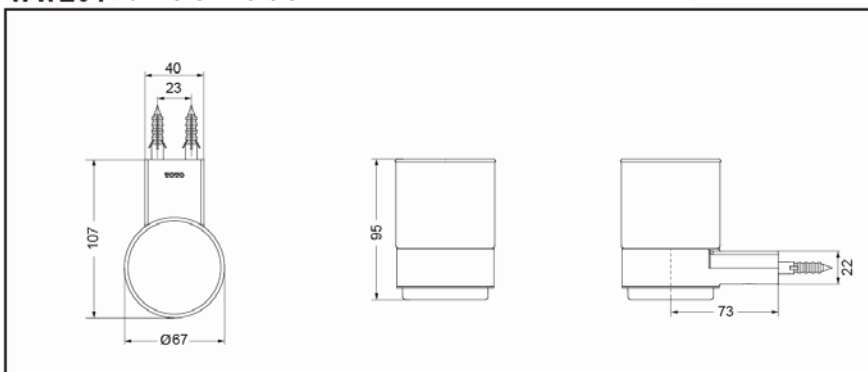

FEATURES

- Elegant appearance.
- Easy installation and usage.

SPECIFICS

Size : 67x107x95mm

YAT201 Tumbler Holder

*TOTO(CHINA) CO.,LTD. All rights reserved.