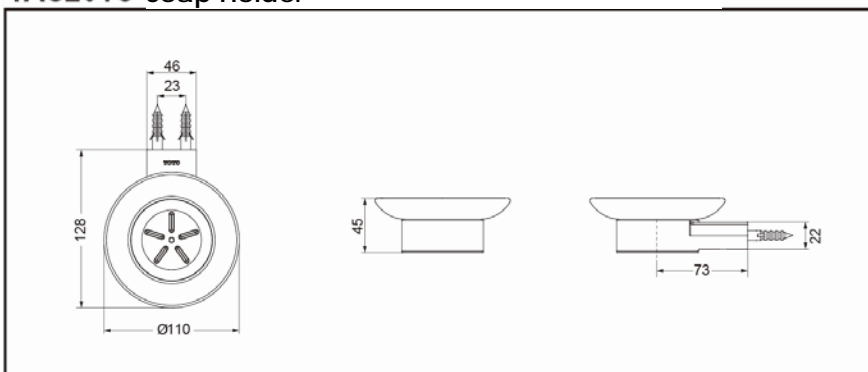

FEATURES

- Elegant appearance.
- Easy installation and usage.

SPECIFICS

Size : 110x128x45mm

YAS201C Soap Holder

*TOTO(CHINA) CO.,LTD. All rights reserved.