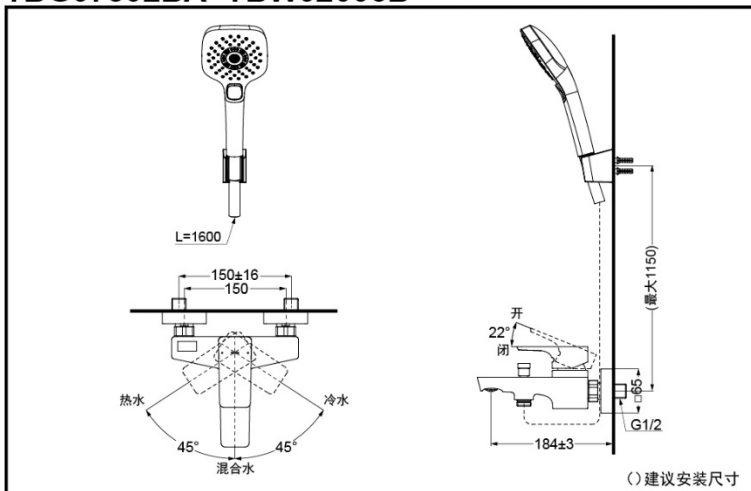

TOTO

Wall-Mount Single-Lever Bath & Shower Mixer

TBG07302BA
(W/ pop-up waste)

TBW02006B

Comfort
Glide

TBG07302BA
TBW02006B

FEATURES

- Elegant appearance.
- Beautiful curves reveal elegant taste.
- Easy installation and usage.

SPECIFICS

Water Inlet Requirement:
0.05MPa (Dynamic Pressure) ~ 1.0MPa (Static Pressure)

Water Efficiency:
Grade2 (Hand Shower)

Others

Series: GE
Recommend fittings: G series
Hand Shower

TBG07302BA+TBW02006B Wall-Mount Single-Lever Shower Mixer