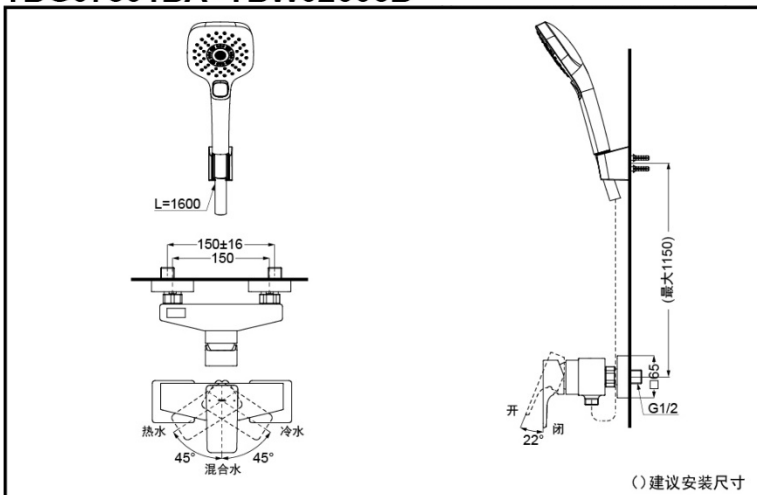

Wall-Mount Single-Lever Shower TBG07301BA+TBW02006B Mixer

*TOTO公司保留对其产品规格和尺寸更改的权利 届时 恕不另行通知
*TOTO(CHINA) CO.,LTD. All rights reserved.