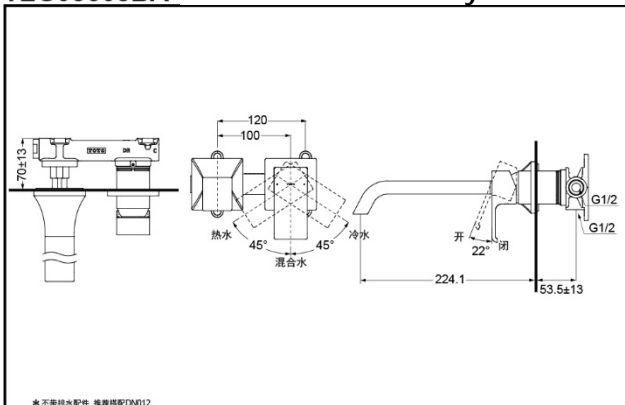

TLG08308BA Wall-Mounted Lavatory Faucet

*TOTO(CHINA) CO.,LTD. All rights reserved.

TOTO(CHINA) CO.,LTD. www.toto.com.cn

Others

Series: GC