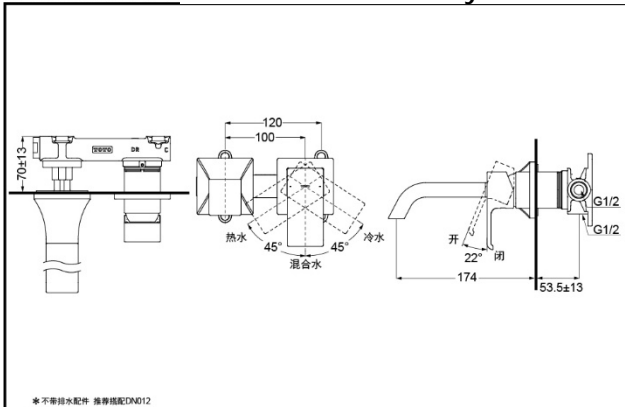

TLG08307BA Wall-Mounted Lavatory Faucet

*TOTO(CHINA) CO.,LTD. All rights reserved.