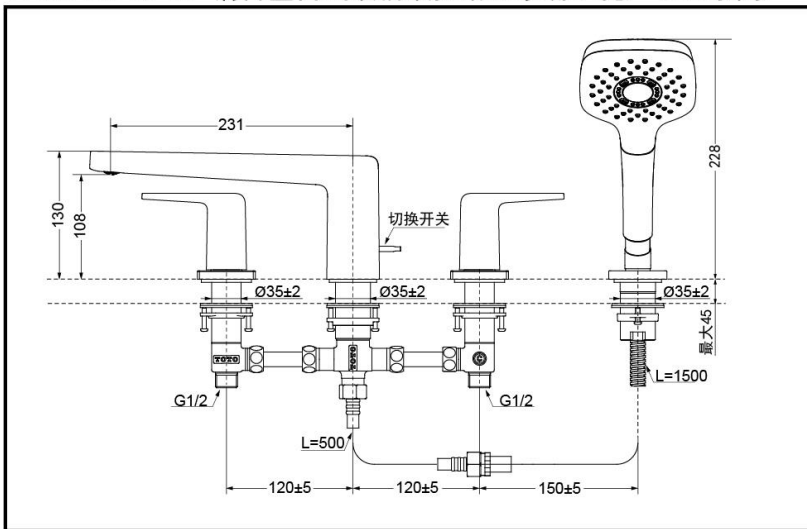

TBG10202C Deck-Mount Tub Filler(W/ Hand Shower)

*TOTO(CHINA) CO.,LTD. All rights reserved.

Others

Series: GB