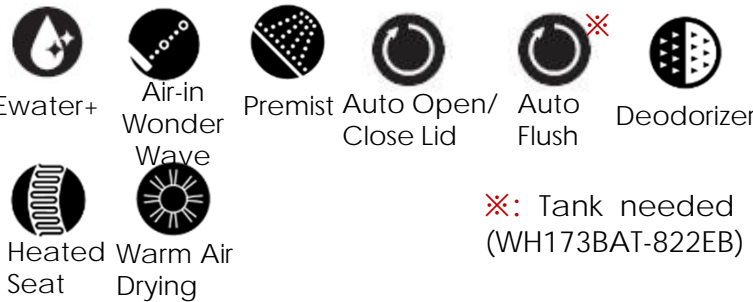

TOTO

Wall-hung Smart Toilet

Toilet: CW822EB

Washlet: TCF4911ECS

FEATURES

- Auto flushing function can be added on by using auto flush tank.
- 3.0L/4.5L dual flush volume, low consumption.
- Beautiful and clean hidden design for Washlet power and water pipes.
- Microwave induction design with no reception window, upgraded appearance.
- New handheld remote controller with capacitive Touch, fine looking. Multiple settings to meet different needs according to user's preference.
- Soft lighting.

SPECIFICS

Size: W380xD540xH460mm
 Nominal Water Consumption: 3.5L
 Dual Flush Volume :3.0L/4.5L
 Water Efficiency Grade: Grade2
 Toilet Water efficiency grade: Grade1
 Flush Type :Tornado Flush
 Drainage mode :Rear
 Rough-in:H=220mm
 Water Inlet Requirement: 0.05MPa(Dynamic Pressure)~0.75MPa(Static Pressure)
 Power Source: 220V(50Hz)

Others

Recommend fittings :

Concealed Flush Tank:
 WH173BT-822EB
 WH173BAT-822EB
 Tank Panel :MB174P

TCF4911ECS#WC
 TCF4911ECS#W

Toilet

Technique:

Washlet

Technique: