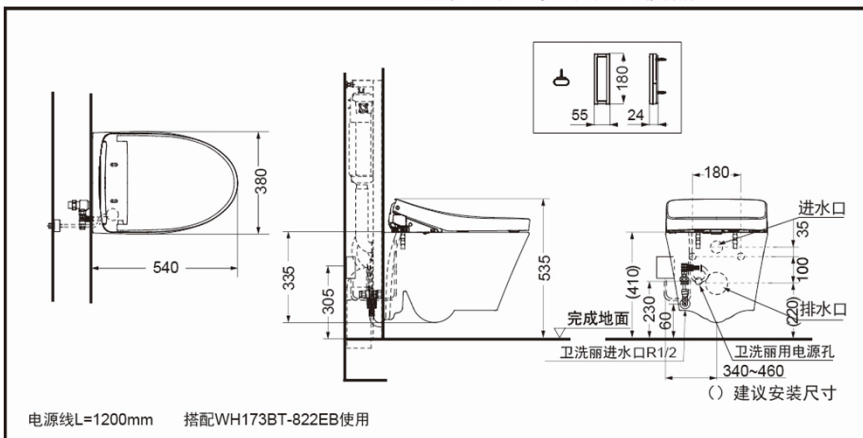

CW822EB+TCF4911ECS

Wall-hung Smart Toilet

*TOTO(CHINA) CO.,LTD. All rights reserved.

TOTO(CHINA) CO.,LTD. www.toto.com.cn