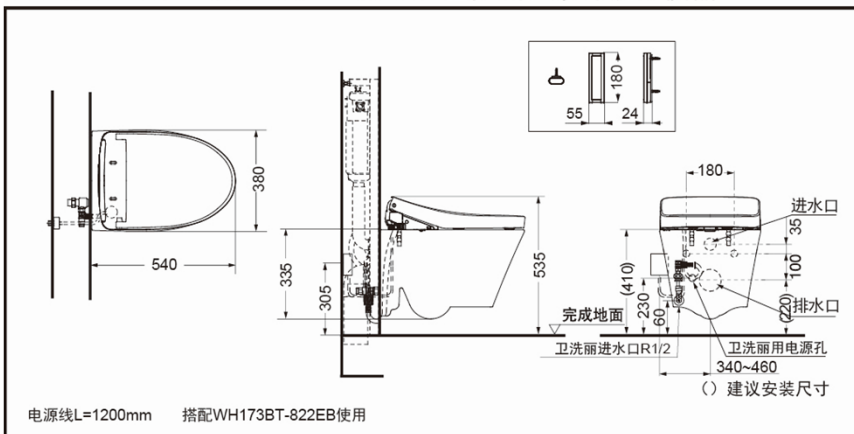

TOTO

Wall-hung Smart Toilet

Toilet: CW822EB

Washlet: TCF4901ECSR

TCF4901ECSR#WC
TCF4901ECSR#W

FEATURES

- Auto flushing function can be added on by using auto flush tank.
- 3.0L/4.5L dual flush volume, low consumption.
- Beautiful and clean hidden design for Washlet power and water pipes.
- Microwave induction design with no reception window, upgraded appearance.
- New handheld remote controller with capacitive Touch, fine looking. Multiple settings to meet different needs according to user's preference.

SPECIFICS

Size: W380xD540xH460mm
 Nominal Water Consumption: 3.5L
 Dual Flush Volume :3.0L/4.5L
 Water Efficiency Grade: Grade2
 Toilet Water efficiency grade: Grade1
 Flush Type :Tornado Flush
 Drainage mode :Rear
 Rough-in:H=220mm
 Water Inlet Requirement: 0.05MPa(Dynamic Pressure)~0.75MPa(Static Pressure)
 Power Source: 220V(50Hz)

CW822EB#XW

Toilet

Technique:

Washlet

Technique:

※: Tank needed (WH173BAT-822EB)

CW822EB+TCF4901ECSR

Wall-hung Smart Toilet

*TOTO(CHINA) CO.,LTD. All rights reserved.

TOTO(CHINA) CO.,LTD. www.toto.com.cn

Others

Recommend fittings:

Concealed Flush Tank:
 WH173BT-822EB
 WH173BAT-822EB
 Tank Panel :MB174P