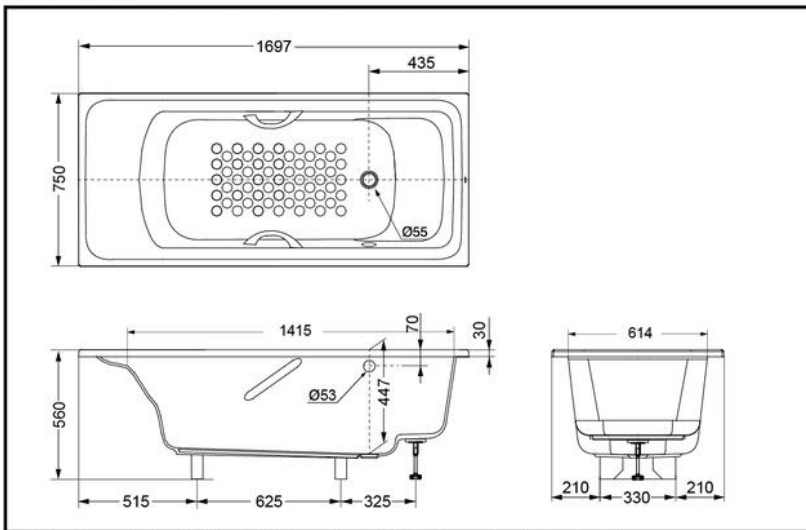

PPY1780P (w/o handle)
 PPY1780HP (with handle)

**Recline
 comfort**

**PPY1780P
 PPY1780HP Pearl bathtub**

*TOTO(CHINA) CO.,LTD. All rights reserved.

PPY1780HP

PPY1780P

FEATURES

- A combination of Floating feeling, stability, feeling of being enveloped, human engineering evolved bath experience.
- Simple, graceful and timeless appearance fits various bathroom spaces.
- Multi-functional design provides a new way for easy bathing.

SPECIFICS

Size:1697x750x560mm
 Capacity:200L

Others

Recommend fittings :
 Push-button drainage fitting
 DB505R-2A/B