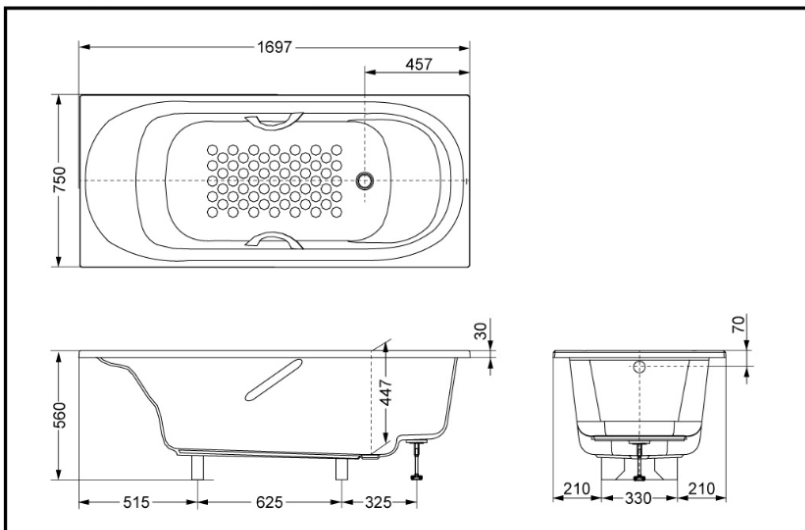

PPY1750P (w/o handle)
 PPY1750HP (with handle)

Recline
 comfort

PPY1750P
PPY1750HP Pearl bathtub

*TOTO(CHINA) CO.,LTD. All rights reserved.

PPY1750HP

PPY1750P

FEATURES

- A combination of Floating feeling, stability, feeling of being enveloped, human engineering evolved bath experience.
- Simple, graceful and timeless appearance fits various bathroom spaces.
- Multi-functional design provides a new way for easy bathing.

SPECIFICS

Size:1697x750x560mm
 Capacity:203L

Others

Recommend fittings :
 Push-button drainage fitting
 DB505R-2A/B