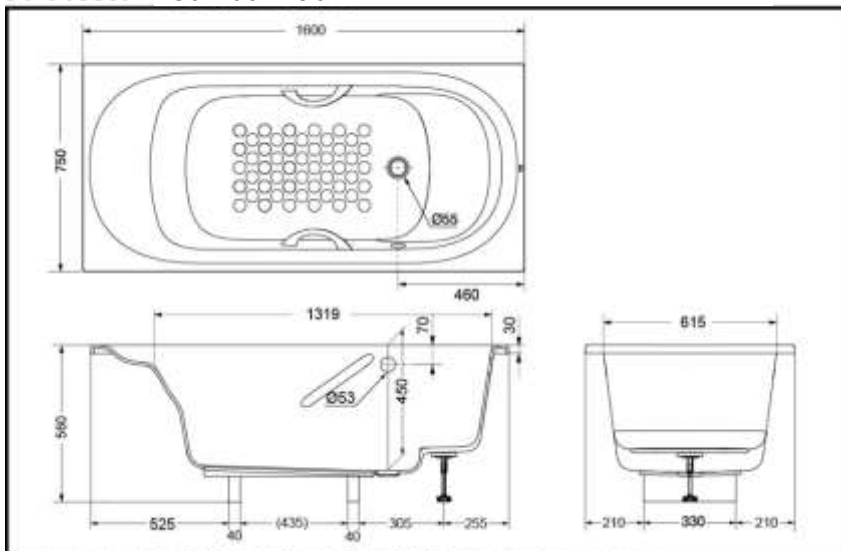

PPY1650P (w/o handle)
 PPY1650HP (with handle)

**Recline
 comfort**

PPY1650HP
PPY1650P Pearl bathtub

*TOTO(CHINA) CO.,LTD. All rights reserved.

PPY1650HP

PPY1650P

FEATURES

- A combination of Floating feeling, stability, feeling of being enveloped, human engineering evolved bath experience.
- Simple, graceful and timeless appearance fits various bathroom spaces.
- Multi-functional design provides a new way for easy bathing.

SPECIFICS

Size:1600x750x560mm
 Capacity:180L

Others

Recommend fittings :
 Push-button drainage fitting
 DB505R-3A/B , DB903R-3A/B