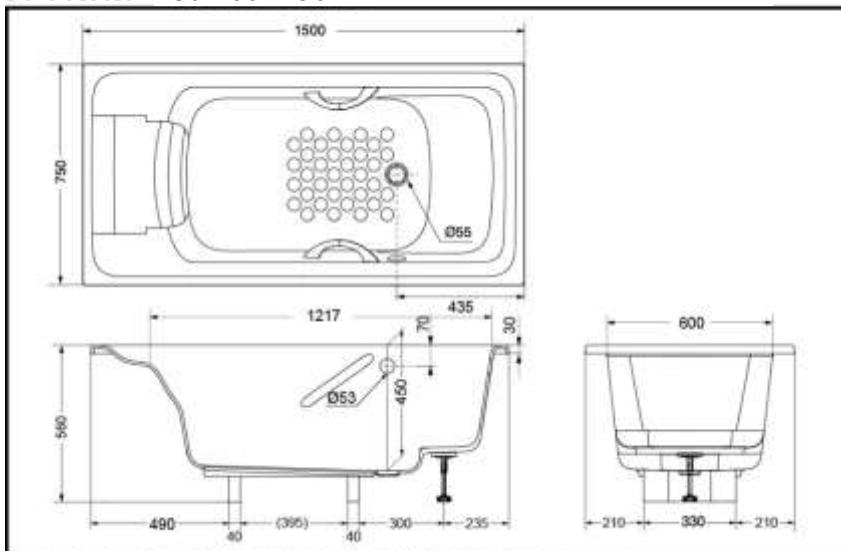

PPY15A0P (w/o handle)
 PPY15A0HP (with handle)

**Recline
 comfort**

**PPY15A0HP
 PPY15A0P Pearl bathtub**

*TOTO(CHINA) CO.,LTD. All rights reserved.

PPY15A0HP

PPY15A0P

FEATURES

- A combination of Floating feeling, stability, feeling of being enveloped, human engineering evolved bath experience.
- Simple, graceful and timeless appearance fits various bathroom spaces.
- Multi-functional design provides a new way for easy bathing.

SPECIFICS

Size:1500x750x560mm
 Capacity:170L

Others

Recommend fittings :

Push-button drainage fitting
 DB505R-2A/B , DB903R-2A/B