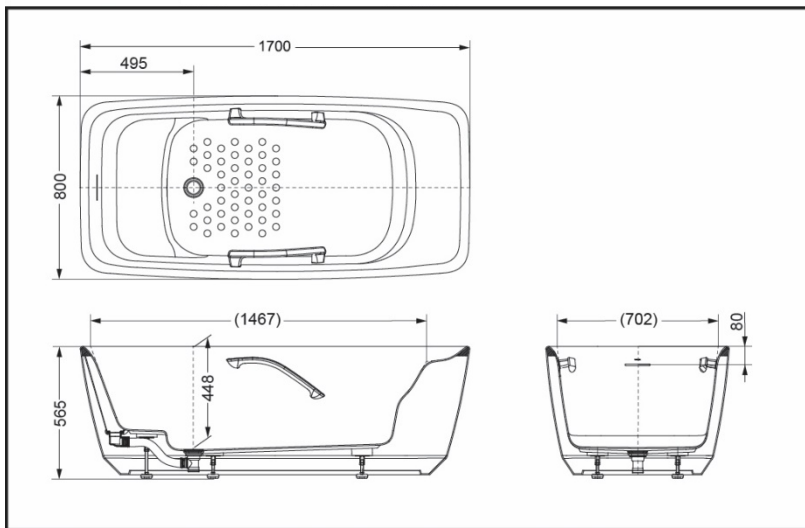

- PJY1724PW#MW (Matt, w/o handle)
- PJY1724PW#GW (High gloss, w/o handle)
- PJY1724HPW#MW (Matt with handle)
- PJY1724HPW#GW (High gloss with handle)

Recline
comfort

FEATURES

- A combination of Floating feeling, stability, feeling of being enveloped, human engineering evolved bath experience.
- A harmonious design for rich texture and lightness.
- Multi-functional design provides a new way for easy bathing.

SPECIFICS

Size: 1700x800x565mm

Capacity: 255L

Remarks: Pedal drainage fitting included

PJY1724PW
PJY1724HPW Galaline bathtub

*TOTO(CHINA) CO.,LTD. All rights reserved.