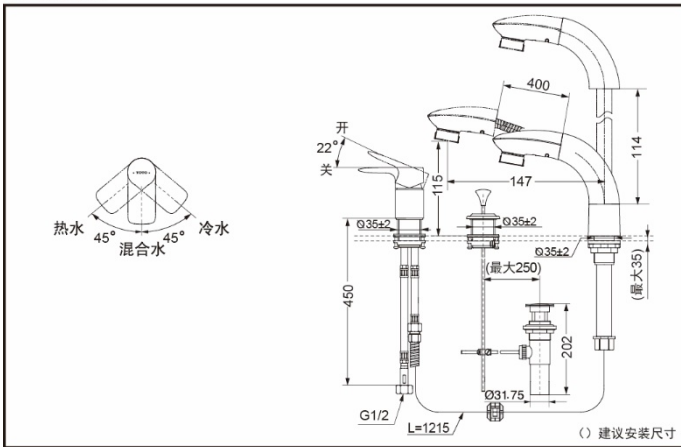

DL388C
(with drainage)

DL388C1
(W/O drainage)

FEATURES

- Removable showerhead offers a thorough bathing experience.
- The faucet can offer an appropriate height by adjusting the shower bar to meet different consumer's needs.
- Aerial water and shower available for choose.
- Anti-scald design for avoiding accidents.

SPECIFICS

Water Efficiency : Grade2

DL388C Pull-out faucet

*TOTO(CHINA) CO.,LTD. All rights reserved.

DL388C1 Pull-out faucet

*TOTO(CHINA) CO.,LTD. All rights reserved.