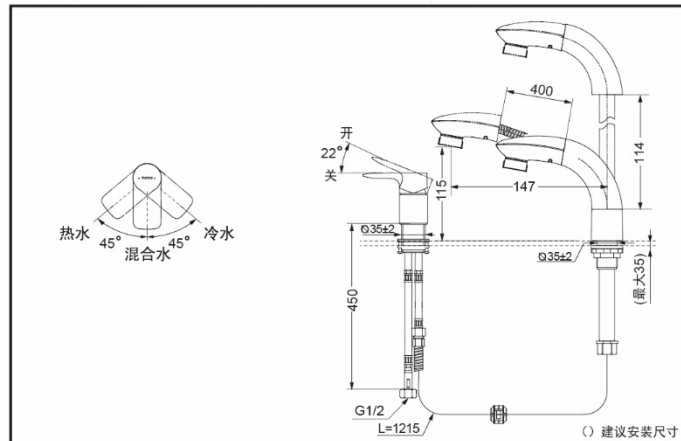

DL388C
(with drainage)

DL388C1
(W/O drainage)

FEATURES

- Removable showerhead offers a thorough bathing experience.
- The faucet can offer an appropriate height by adjusting the shower bar to meet different consumer's needs.
- Aerial water and shower available for choose.
- Anti-scald design for avoiding accidents.

SPECIFICS

Water Efficiency : Grade2

DL388C Pull-out faucet

*TOTO(CHINA) CO.,LTD. All rights reserved.

DL388C1 Pull-out faucet

*TOTO(CHINA) CO.,LTD. All rights reserved.