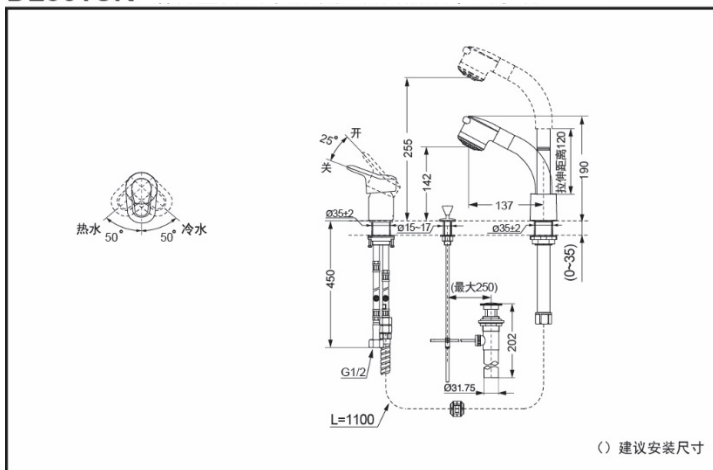

DL361CR

FEATURES

- Removable showerhead offers a thorough bathing experience.
 - The faucet can offer an appropriate height by adjusting the shower bar to meet different consumers's needs.
 - Aerial water and shower available for choose.
 - Hollow handle offers a convenient operation experience without usual slipping troubles
- Whole heat-resistant faucet body avoid accidents.
- Can be used with clients' countertops.

DL361CR Mixing Lavatory Faucet for Dresser

SPECIFICS

- Water Supply :**
 0.05MPa (dynamic pressure)
 ~0.75MPa (static pressure)
- Water Spout :**
 two mode
 (shower, aerial water)
- Drainage fittings:**
 come with the package