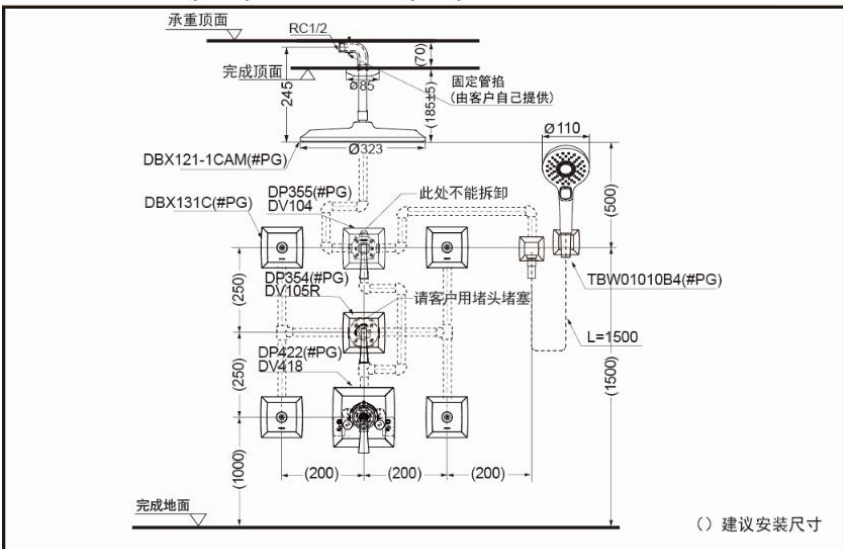

- ①DBX121-1CAM(#PG)
- ②DP355(#PG)/DV104
- ③DP354(#PG)/DV105R
- ④DP422(#PG)/DV418
- ⑤DBX131C(#PG)
- ⑥TBW01010B4(#PG)

FEATURES

- Simple surfaces harmonize well with the complex shape.
- Aerial pulse showing technology makes showering more comfortable with pulsing water massage while reduces water use.
- Gyrostream gives a massage-like experience.
- 3 modes function makes showering more comfortable with less water consumption.

SPECIFICS

Water Supply:
 0.05MPa(dynamic pressure)
 ~0.75MPa(static pressure)

DBX121-1CAM(#PG) + DP355(#PG)+DV104+DP354(#PG)+DV105R+DP422(#PG)
 +DV418+DBX131C(#PG) +TBW01010B4(#PG) Wall-Mounted Shower Suite