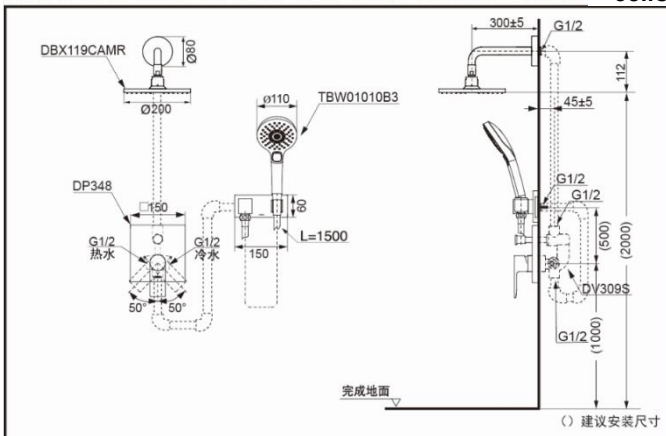

- ① DBX119CAMR
- ② DP348/DV309S
- ③ TBW01010B3

FEATURES

- Simple clean shape with vertical and horizontal lines.
- Aerial pulse showing technology makes showering more comfortable with pulsing water massage while reduces water use.
- 3 modes function makes showering more comfortable with less water consumption.

SPECIFICS

Water Supply:
0.05MPa(dynamic pressure)
~0.75MPa(static pressure)

DBX119CAMR+DP348+DV309S+TBW01010B3 Wall-Mounted Shower Suite

*TOTO(CHINA) CO.,LTD. All rights reserved.

OTHERS

Series: CI Contemporary Series