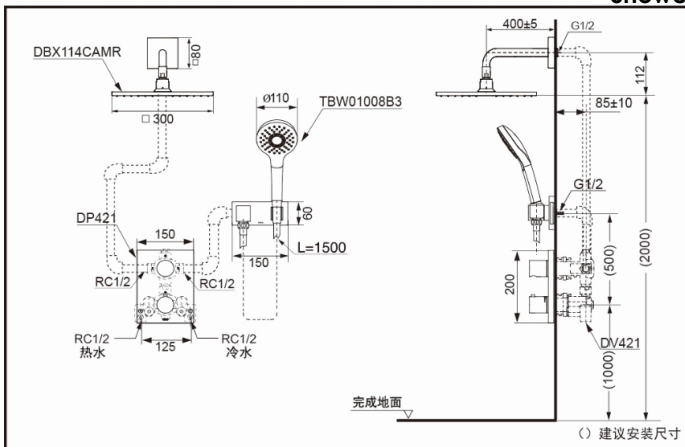

① DBX114CAMR

② DP421/DV421

③ TBW01008B3

①

②

③

**Aerial
Pulse**

**Active
Wave**

**Water
Saving**

FEATURES

- Simple clean shape with vertical and horizontal lines.
- Aerial pulse showing technology makes showering more comfortable with pulsing water massage while reduces water use.
- Active wave technology makes showering more comfortable with less water consumption.

SPECIFICS

Water Supply:
0.05MPa (dynamic pressure)
~0.75MPa (static pressure)

DBX114CAMR+DP421+DV421+TBW01008B3 Wall-Mounted Shower Suite

*TOTO(CHINA) CO.,LTD. All rights reserved.

OTHERS

Series: CI Contemporary Series