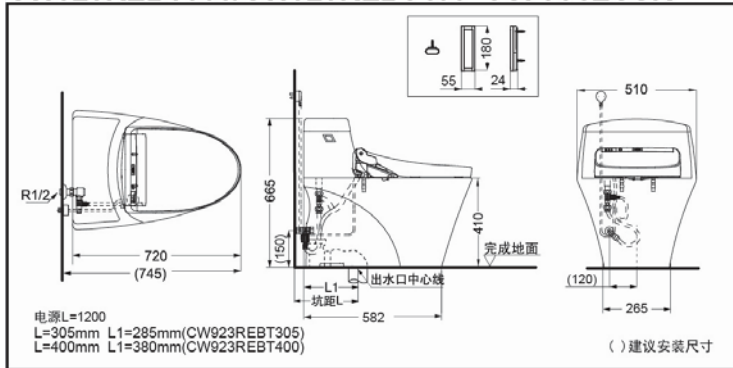

TOTO

Smart One-piece Toilet

washlet®+

TCF791ECSR#WC
TCF791ECSR#W

CW923REB
CW923RPEB

Rimless Cefiontect Tornado Flush Premist

※ : Optional parts needed

Water Saving Deodorizer Heated Seat Warm Air Drying Auto Flush

Smart One-

CW923REBT305/CW923REBT400+TCF791ECSR piece Toilet

*TOTO公司保留对其产品规格和尺寸更改的权利。届时，恕不另行通知。

CW923RPEB+TCF791ECSR Smart One-piece Toilet

*TOTO(CHINA) CO.,LTD. All rights reserved.

Toilet : CW923REB
CW923RPEB
Washlet:TCF791ECSR

FEATURES

- Auto flushing function can be added on by using auto flush unit.
- Beautiful and clean hidden design for Washlet power and water pipes.
- New handheld remote controller with fine looking. Multiple settings to meet different needs according to user's preference.
- 4.8L flushing system, low consumption.
- Premist technique applied, prevents dirt attached.

SPECIFICS

- Size : 720x510x665mm
- Nominal water consumption : 4.8L
- Water efficiency grade : Grade2
- Drainage mode : CW923GEB:Underneath Drainage
CW923GPEB:Rear Drainage
- Flush type : Tornado Flush
- Rough-in : CW923REBT305 : 305mm
CW923REBT400 : 400mm
CW923RPEB : H=100mm
- Water Inlet Requirement : 0.05MPa(Dynamic Pressure)~0.75MPa(Static Pressure)
- Power Source : 220V(50Hz)
- Power : 817W
- Control : Remote Control