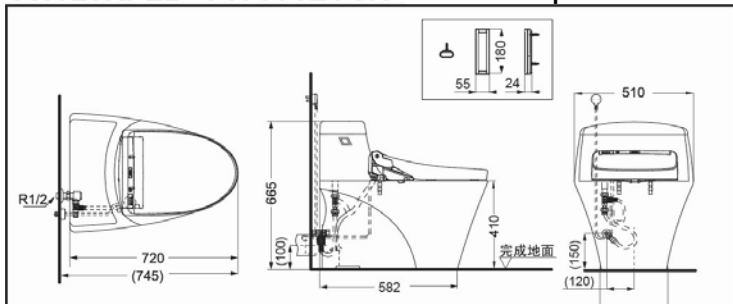

TOTO

Smart One-piece Toilet

washlet®+

TCF791ECSR#WC
TCF791ECSR#W

CW923REB
CW923RPEB

Rimless Cefiontect Tornado Flush Premist

※ : Optional parts needed

Water Saving Deodorizer Heated Seat Warm Air Drying Auto Flush

Smart One-

CW923REBT305/CW923REBT400+TCF791ECSR piece Toilet

*TOTO公司保留对其产品规格和尺寸更改的权利。届时，恕不另行通知。

CW923RPEB+TCF791ECSR Smart One-piece Toilet

*TOTO(CHINA) CO.,LTD. All rights reserved.

Toilet : CW923REB
CW923RPEB
Washlet:TCF791ECSR

FEATURES

- Auto flushing function can be added on by using auto flush unit.
- Beautiful and clean hidden design for Washlet power and water pipes.
- New handheld remote controller with fine looking. Multiple settings to meet different needs according to user's preference.
- 4.8L flushing system, low consumption.
- Premist technique applied, prevents dirt attached.

SPECIFICS

- Size : 720x510x665mm
- Nominal water consumption : 4.8L
- Water efficiency grade : Grade2
- Drainage mode : CW923GEB:Underneath Drainage
CW923GPEB:Rear Drainage
- Flush type : Tornado Flush
- Rough-in : CW923REBT305 : 305mm
CW923REBT400 : 400mm
CW923RPEB : H=100mm
- Water Inlet Requirement : 0.05MPa(Dynamic Pressure)~0.75MPa(Static Pressure)
- Power Source : 220V(50Hz)
- Power : 817W
- Control : Remote Control