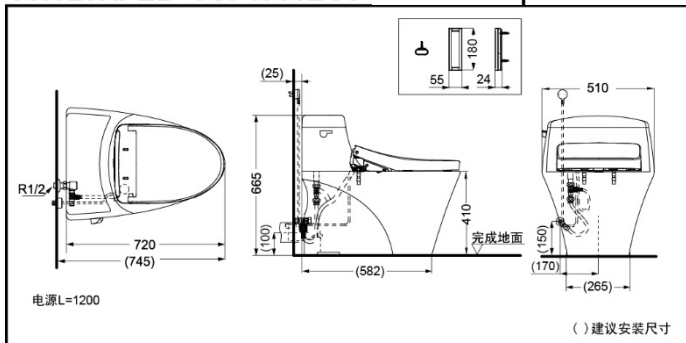

Toilet : CW923REB
CW923RPEB
Washlet:TCF4911ECS

FEATURES

- Auto flushing function can be added on by using auto flush unit.
- Beautiful and clean hidden design for Washlet power and water pipes.
- Microwave induction design with no reception window, upgraded appearance.
- New handheld remote controller with capacitive Touch, fine looking. Multiple settings to meet different needs according to user's preference.
- 4.8L flushing system, low consumption.
- Premist technique applied, prevents dirt attached.
- Soft lighting.

SPECIFICS

CW923REBT305/CW923REBT400+TCF4911ECS Smart One-piece Toilet

*TOTO公司保留对其产品规格和尺寸更改的权利。届时，恕不另行通知。

CW923RPEB+TCF4911ECS Smart One-piece Toilet

*TOTO(CHINA) CO.,LTD. All rights reserved.

Size: 720x510x665mm
Nominal water consumption: 4.8L
Water efficiency grade: Grade2
Toilet Water Efficiency Grade: Grade2
Drainage mode: CW923GEB:Underneath Drainage
CW923GPEB:Rear Drainage
Flush type: Tornado Flush
Rough-in:
CW923REBT305: 305mm
CW923REBT400: 400mm
CW923RPEB : H=100mm
Water Inlet Requirement: 0.05MPa(Dynamic Pressure)~0.75MPa(Static Pressure)
Power Source: 220V(50Hz)
Power : 830W
Control: Remote Control