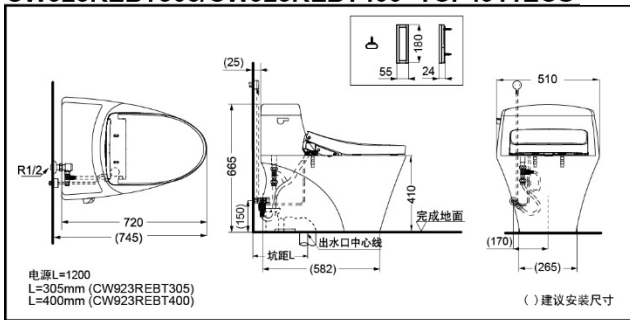

Toilet : CW923REB
CW923RPEB
Washlet:TCF4911ECS

FEATURES

- Auto flushing function can be added on by using auto flush unit.
- Beautiful and clean hidden design for Washlet power and water pipes.
- Microwave induction design with no reception window, upgraded appearance.
- New handheld remote controller with capacitive Touch, fine looking. Multiple settings to meet different needs according to user's preference.
- 4.8L flushing system, low consumption.
- Premist technique applied, prevents dirt attached.
- Soft lighting.

SPECIFICS

CW923REBT305/CW923REBT400+TCF4911ECS Smart One-piece Toilet

*TOTO公司保留对其产品规格和尺寸更改的权利。届时，恕不另行通知。

CW923RPEB+TCF4911ECS Smart One-piece Toilet

*TOTO(CHINA) CO.,LTD. All rights reserved.

Size: 720x510x665mm
Nominal water consumption: 4.8L
Water efficiency grade: Grade2
Toilet Water Efficiency Grade: Grade2
Drainage mode: CW923GEB:Underneath Drainage
CW923GPEB:Rear Drainage
Flush type: Tornado Flush
Rough-in:
CW923REBT305: 305mm
CW923REBT400: 400mm
CW923RPEB : H=100mm
Water Inlet Requirement: 0.05MPa(Dynamic Pressure)~0.75MPa(Static Pressure)
Power Source: 220V(50Hz)
Power : 830W
Control: Remote Control